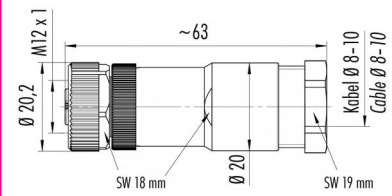

Product Area	Kabeldose, schirmbar, POWER, T-Kodierung M 12 - DC-POWER-connectors T-coded	serie 813	Pole	4
			Article number	99 0630 19 04

**Deratingkurven**

**illustration**

**scale drawing**

**Contact Arrangement**

	X	Y
1	2,55	0,00
2	0,00	-2,55
3	-2,55	0,00
4	0,00	2,55

You can find the assembly instruction on the next page.

**Technical data**

**Common values**

Wire gauge (mm)	1,50 mm <sup>2</sup>
Wire gauge (AWG)	16
Cable outlet	8 - 10 mm
Upper temperature	+85 °C
Lower temperature	-40 °C

**Material**

Material of contact body	PA
Material of housing	PA

**Electrical values**

Rated voltage	60 V
Rated impulse voltage	1500 V
Pollution degree	3
Overvoltage category	III
Material group	III
Rated current (40°C)	12 A
Volume resistivity	≤ 3 mΩ
Degree of protection	IP 67
Mechanical operation	>100 mating cycles

**Cable data**

Polzahl: 4, Kabeldose, schirmbar, POWER, T-Kodierung

Product Area  
Kabeldose, schirmbar, POWER, T-Kodierung  
M 12 - DC-POWER-connectors T-coded

serie 813

Pole  
Article number  
4  
99 0630 19 04