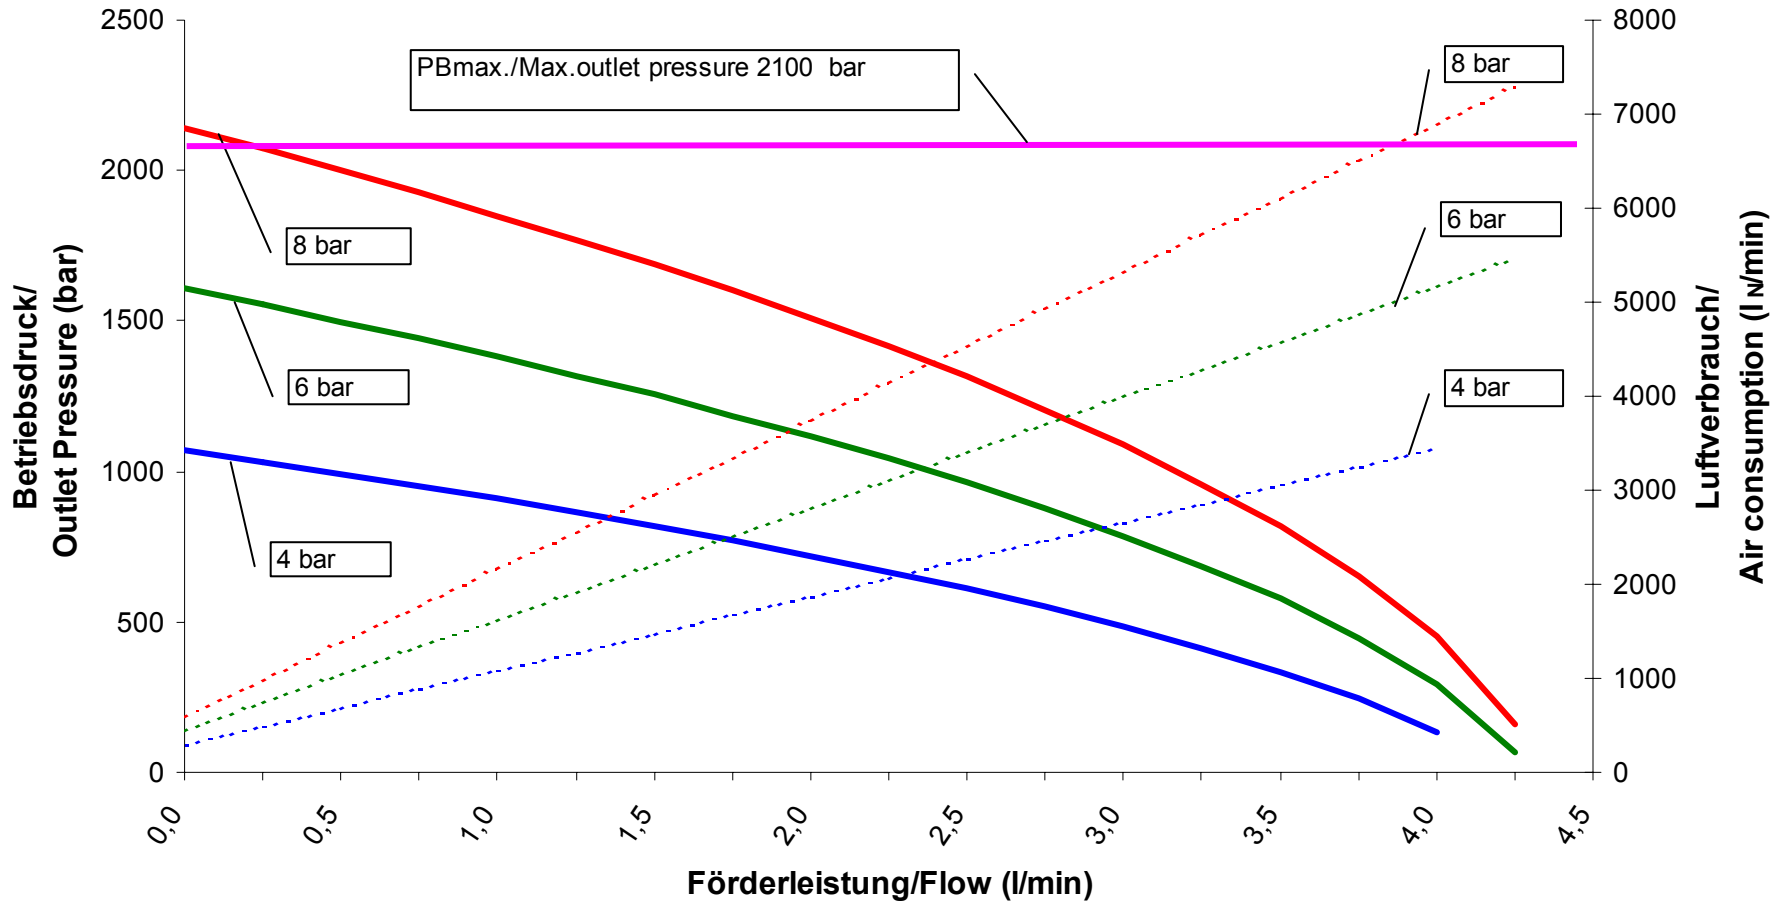

Working pressure :	up to 2,100 bar
Flow capacity :	up to 5.6 liter per minute
Weight :	approx. 49 kg
Air drive connection :	3/4 BSP

Technical data:

Inlet connection DPD200:	3/8 BSP female
Inlet connection DPD200-AF:	1/4 BSP
Outlet connection DPD200:	1 1/8-12UNF
Outlet connection DPD200-AF:	3/4-16UNF
Air drive pressure :	min 1 bar / max 10 bar

Leistungsdiagramm/Performance Graph DPD 200

Prüfflüssigkeit/Test Liquid: Wasser-Öl-Emulsion/Water Oil Emulsion ca. 1 - 10 cst

- Betriebsdruck bei/Outlet Pressure at 4 bar
- Betriebsdruck bei/Outlet Pressure at 6 bar
- Betriebsdruck bei/Outlet Pressure at 8 bar
- ... Luftverbrauch bei/Air consumption at 4 bar
- ... Luftverbrauch bei/Air consumption at 6 bar
- ... Luftverbrauch bei/Air consumption at 8 bar

Leistungsdiagramm/Performance Graph DPD 200 AF

Prüfflüssigkeit/Test Liquid: Wasser-Öl-Emulsion/Water Oil Emulsion ca. 1 - 10 cst

- Betriebsdruck bei/Outlet Pressure at 4 bar
- Betriebsdruck bei/Outlet Pressure at 6 bar
- Betriebsdruck bei/Outlet Pressure at 8 bar
- Luftverbrauch bei/Air consumption at 4 bar
- Luftverbrauch bei/Air consumption at 6 bar
- Luftverbrauch bei/Air consumption at 8 bar