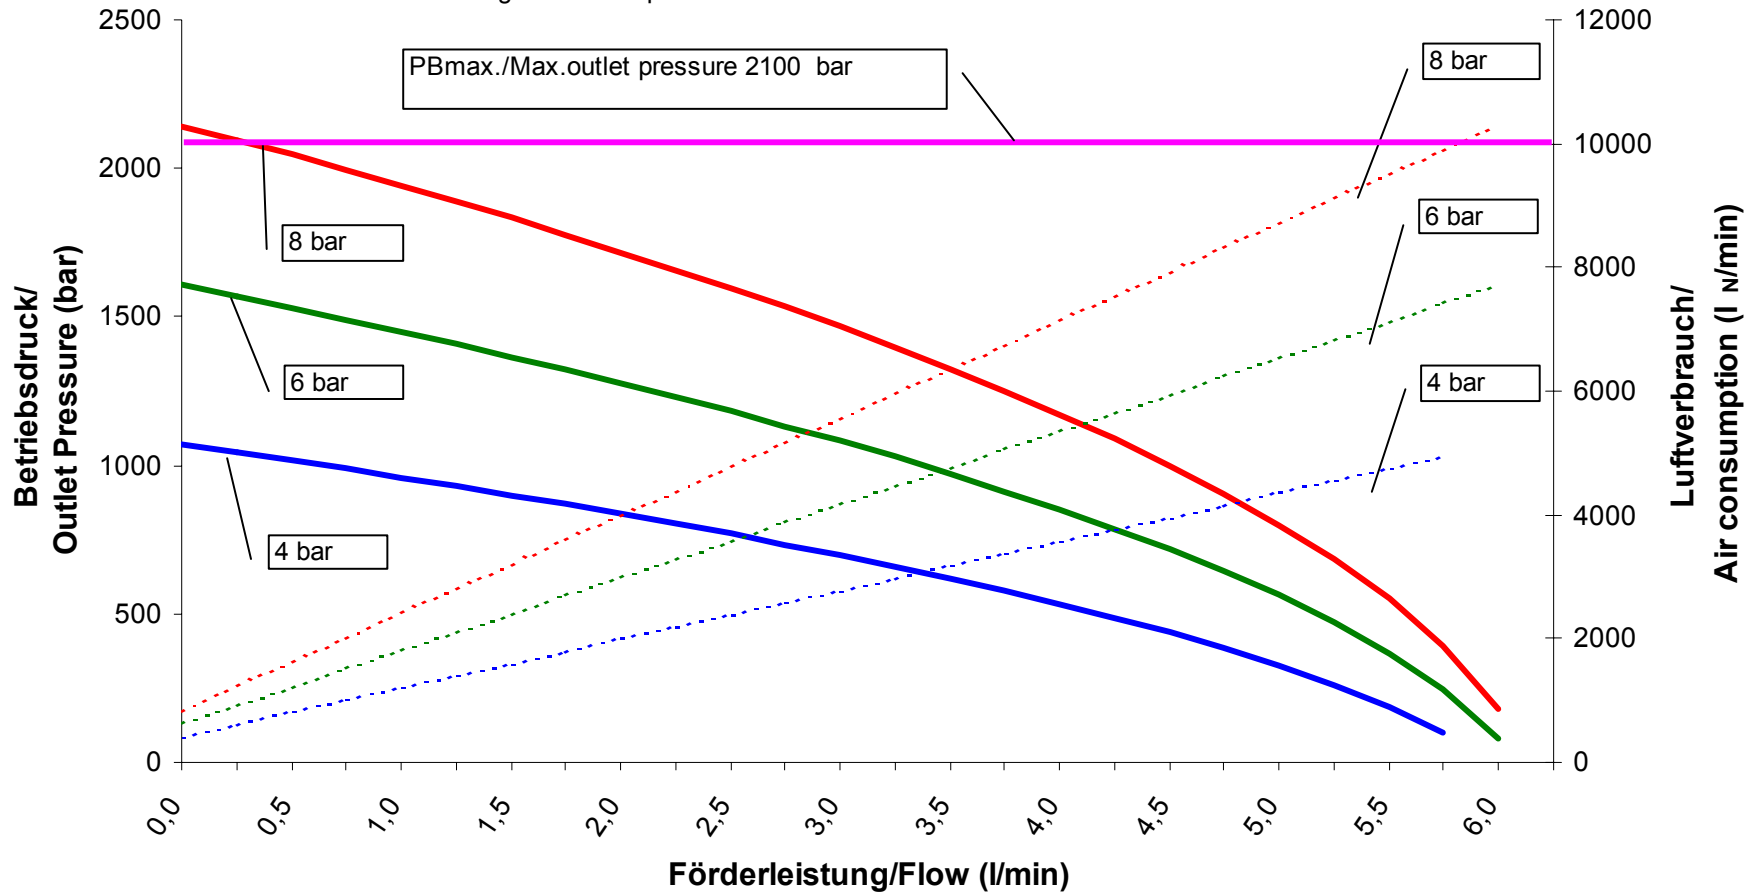

MAXIMATOR®

Air driven liquid pump DPD 200

Characteristic features:

- Compact and robust
- High flow capacity at High pressure
- Easy to operate
- No heat, flame or spark risk

Applications:

- Pressure testing
- Water jet cleaning
- Water jet cutting (Model DPD200-AF with smaller cross sections)

Working pressure :	up to 2,100 bar
Flow capacity :	up to 5.6 liter per minute
Weight :	approx. 49 kg
Air drive connection :	3/4 BSP

Technical data:

Inlet connection DPD200:	3/8 BSP female
Inlet connection DPD200-AF:	1/4 BSP
Outlet connection DPD200:	1 1/8-12UNF
Outlet connection DPD200-AF:	3/4-16UNF
Air drive pressure :	min 1 bar / max 10 bar

Leistungsdiagramm/Performance Graph DPD 200

Prüfflüssigkeit/Test Liquid: Wasser-Öl-Emulsion/Water Oil Emulsion ca. 1 - 10 cst

- Betriebsdruck bei/Outlet Pressure at 4 bar
- Betriebsdruck bei/Outlet Pressure at 6 bar
- Betriebsdruck bei/Outlet Pressure at 8 bar
- ... Luftverbrauch bei/Air consumption at 4 bar
- ... Luftverbrauch bei/Air consumption at 6 bar
- ... Luftverbrauch bei/Air consumption at 8 bar

Leistungsdiagramm/Performance Graph DPD 200 AF

Prüfflüssigkeit/Test Liquid: Wasser-Öl-Emulsion/Water Oil Emulsion ca. 1 - 10 cst

- Betriebsdruck bei/Outlet Pressure at 4 bar
- Betriebsdruck bei/Outlet Pressure at 6 bar
- Betriebsdruck bei/Outlet Pressure at 8 bar
- Luftverbrauch bei/Air consumption at 4 bar
- Luftverbrauch bei/Air consumption at 6 bar
- Luftverbrauch bei/Air consumption at 8 bar