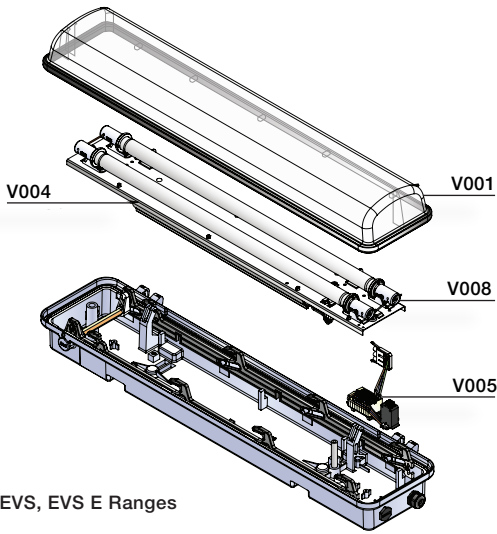

Linear fittings

EVS, EVS E Ranges

1

EVS, EVS E Ranges

Spare parts - Diffuser

Light fixture	Type	Descriptions	GID
EV.20	V00120W	20W diffuser with gasket	7TCA119050R0043
EV.40	V00140W	40W diffuser with gasket	7TCA119050R0044
EV.65	V00165W	65W diffuser with gasket	7TCA119050R0045

*contact us

Spare parts - Accesories

Light fixture	Type	Descriptions	GID
ALL	EXCGM20S	Kit M20 Exe IIC nylon cable gland for non armoured cable diameter 6-12mm and locknut	7TCA297180R0006
ALL	EXN04MMC1K	Kit M20 Ex-d IIC Ex-e II Ex-td double compression nickel plated cable gland for armoured cable diameter inner 6-12 outer 8.5-16mm locknut, sealing gasket	7TCA297180R0362
EV. 120, EV. 220, EV. 140, EV. 240	V02520x40W	Brass continuity plate	7TCA119090R0151
EV. 165, EV. 265	V02565W	Brass continuity plate	7TCA119090R0152

Spare parts - Battery

Light fixture	Type	Descriptions	GID
EVS120EMA, EVS220EMA, EVS120EMEA, EVS220EMEA	V01120WEMEA	Battery pack Ni-Cd 6V 4Ah	7TCA119060R0011
EVS120EME, EVS220EME, ESB220EM	V01120WEME	Battery pack Ni-Cd 7.2V 4Ah	7TCA119060R0010
EVS140EMA, EVS240EMA, EVS140EMEA, EVS240EMEA	V01140WEMEA	Battery pack Ni-Cd 6V 7Ah	7TCA119060R0014
EVS140EME, EVS240EME, ESB240EM	V01140WEME	Battery pack Ni-Cd 6V 7Ah	7TCA119060R0013
EVS140EM, EVS240EM, EVS165EM, EVS265EM	V011	Battery pack Ni-Cd 7.2V-4Ah	7TCA119060R0009