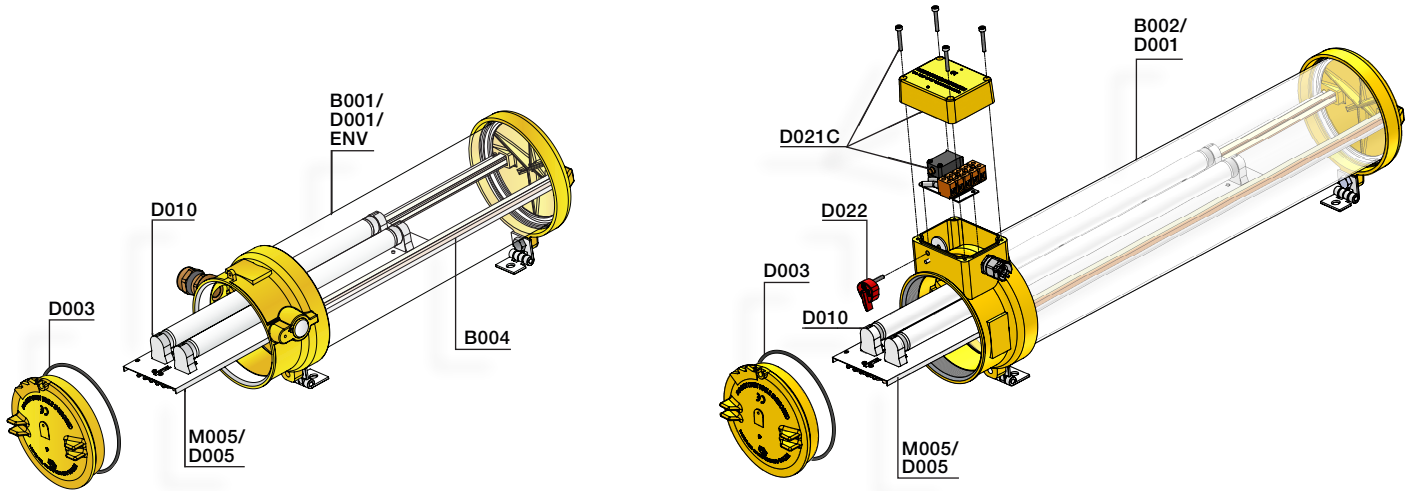

Tubular fittings

XFFL, XFF, XFP, XFPL, FFL, FF, XEL & XEP Miniature Ranges

1

XFFL, XFF, FFL, FF, XEL Ranges

XFP, XEP Ranges

Spare parts - Enclosure

Light fixture	Type	Descriptions	GID
ALL	D003	Gasket	7TCA119090R0046
XFF220, XFR120	D00120WC	Sealed polycarbonate tube, cover, gasket, chain and slides - Offshore grade yellow paint RAL 1003*	7TCA119050R0062
XFF240, XFR140	D00140WC	Sealed polycarbonate tube, cover, gasket, chain and slides - Offshore grade yellow paint RAL 1003*	7TCA119050R0061
XFF265, XFR165	D00165WC	Sealed polycarbonate tube, cover, gasket, chain and slides - Offshore grade yellow paint RAL 1003*	7TCA119050R0071
XFF220, XFR120	D001V20WC	Sealed glass tube, cover, gasket, chain and slides - Offshore grade yellow paint RAL 1003*	7TCA119050R0066
XFF240, XFR140	D001V40WC	Sealed glass tube, cover, gasket, chain and slides - Offshore grade yellow paint RAL 1003*	7TCA119050R0063
XFF265, XFR165	D001V65WC	Sealed glass tube, cover, gasket, chain and slides - Offshore grade yellow paint RAL 1003*	7TCA119050R0067
FR, FF, EL	D002E	Cover and gasket	7TCA119090R0043
FR120, FF220, FR136, FF236	ENV20WC	Sealed polycarbonate tube, cover, gasket, slides	7TCA119050R0072
FR140, FF240, FR155, FF255	ENV40WC	Sealed polycarbonate tube, cover, gasket, slides	7TCA119050R0064
FR165, FF265	ENV65WC	Sealed polycarbonate tube, cover, gasket, slides	7TCA119050R0082
XEL	B001C	Sealed polycarbonate tube, cover, gasket, chain and slides - Offshore grade yellow paint RAL 1003*	7TCA119050R0065
XEL	B001VC	Sealed glass tube, cover, gasket, chain and slides - Offshore grade yellow paint RAL 1003*	7TCA119050R0060
XEP	B002C	Sealed polycarbonate tube, cover, gasket, chain and slides - Offshore grade yellow paint RAL 1003*	7TCA119050R0074
XEP	B002VC	Sealed glass tube, cover, gasket, chain and slides - Offshore grade yellow paint RAL 1003*	7TCA119050R0075
XEL, XEP	B004	Slides for gear tray	7TCA119090R0034
XFP, XFPL, XEP	D021C	Cover, gasket, screw, terminals, switch and interlock of junction box	7TCA119090R0209
XFP, XFPL, XEP	D022	Interlock	7TCA119090R0064

*contact us

Spare parts - Accesories

Light fixture	Type	Descriptions	GID
XEL	B019T	Package of 4 adhesive pictogram type labels	7TCA119090R0037
XFFL, XFF	EXN05ASC3K	Kit 3/4 NPT Exd Exe IIC Ex-td nickel plated cable gland for non armoured cable diameter 6-12mm	7TCA297180R0640
XFP, XEP	EXN04MLC2K	Kit M20 Exd Exe IIC Ex-td nickel plated cable gland for non armoured cable diameter 10-16mm, locknut, sealing gasket	7TCA297180R0407
XFP, XEP	EXN04MMC1K	Kit M20 Ex-d IIC Ex-e II Ex-td double compression nickel plated cable gland for armoured cable diameter inner 6-12 outer 8.5-16mm locknut, sealing gasket	7TCA297180R0362
FFL, FF	EXCGM20S	Kit M20 Exe IIC nylon cable gland for non armoured cable diameter 6-12mm and locknut	7TCA297180R0006
XFFL, XFF	EXN05ASC1K	Kit 3/4NPT Ex-d IIC Ex-e II Ex-td double compression nickel plated cable gland for armoured cable diameter inner 6-12 outer 8.5-16mm locknut, sealing gasket	7TCA297180R0380