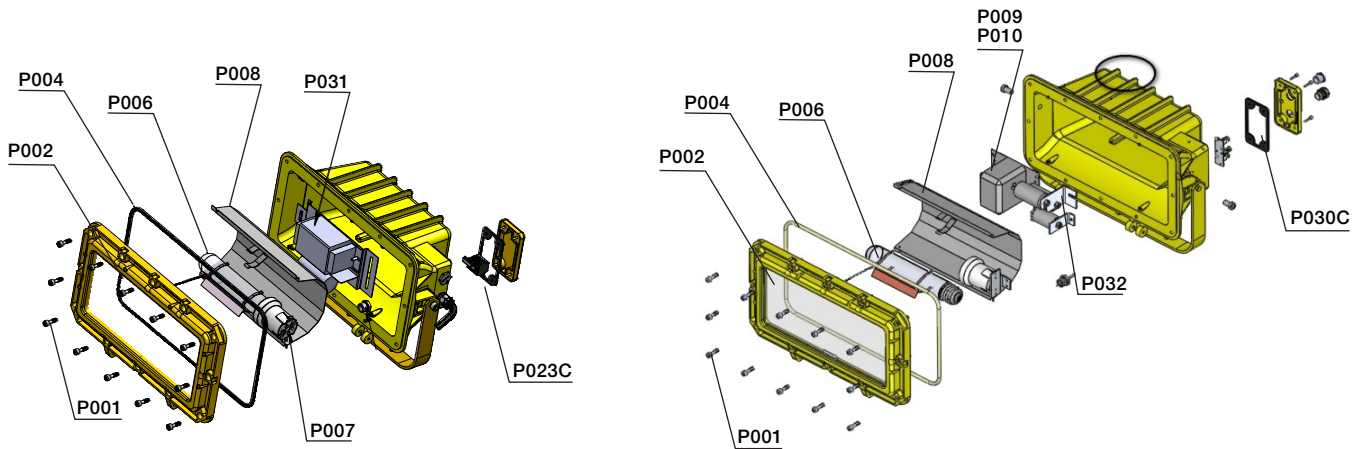

Floodlights

XSF, XQF, XEF, XHF, SF, QF, EF, HF Ranges

1

XSF, XQF, SF, QF Ranges **after 2015**

XSF, XQF, SF, QF **before 2015**

Spare parts - Enclosure

Light fixture	Type	Descriptions	GID
ALL	P001	Closing screw for Floodlight (per 12)	7TCA119090R0101
XLF, XSF, XQF, XEF	P002	Sealed front glass	7TCA119090R0102
SF, QF, EF	P002A	Sealed front glass	7TCA119050R0039

Spare parts - Accesories

Light fixture	Type	Descriptions	GID
ALL	EXN04MLC2K	Kit M20 Exd Exe IIC Ex-td nickel plated cable gland for non armoured cable diameter 10-16mm, locknut, sealing gasket	7TCA297180R0407
ALL	EXN04MMC1K	Kit M20 Ex-d IIC Ex-e II Ex-td double compression nickel plated cable gland for armoured cable diameter inner 6-12 outer 8.5-16mm locknut, sealing gasket	7TCA297180R0362

Spare parts - Lamp

Light fixture	Type	Descriptions	GID
ALL	P007	Lampholder E40 for floodlight	7TCA119090R0103
ALL	P008	Reflector for floodlight wide beam	7TCA119090R0105
XSF150	P006150SHP	Lamp 150W High pressure sodium tubular - E40	7TCA119020R0027
XQF150	P006150IM	Lamp 150W Metal Halide - E40	7TCA119020R0065
XQF250	P006250IM	Lamp - 250W metal halide tubular - E40	7TCA119020R0028
XSF250	P006250SHP	Lamp - 250W High pressure sodium tubular - E40	7TCA119020R0030
XQF400	P006400IM	Lamp 400W metal halide tubular - E40	7TCA119020R0031
XSF400	P006400SHP	Lamp 400W High pressure sodium tubular - E40	7TCA119020R0033