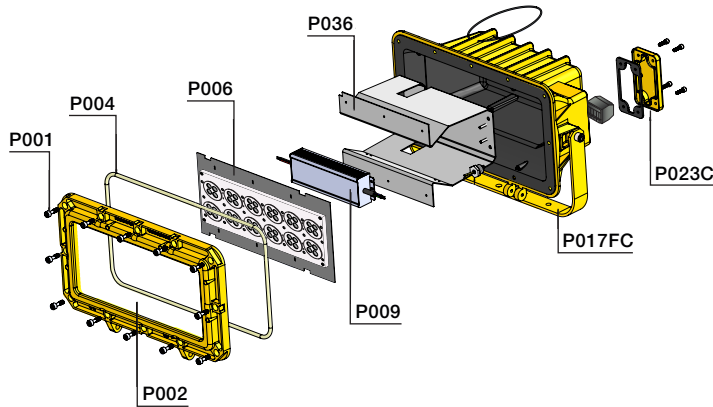

LED Floodlight XLF Range

XLF Range

Spare parts - Enclosure

Light fixture	Type	Descriptions	GID
ALL	P001	Closing screw for Floodlight (per 12)	7TCA119090R0101
XLF, XSF, XQF, XEF	P002	Sealed front glass	7TCA119090R0102

Spare parts - Accesories

Light fixture	Type	Descriptions	GID
ALL	EXN04MLC2K	Kit M20 Exd Exe IIC Ex-td nickel plated cable gland for non armoured cable diameter 10-16mm, locknut, sealing gasket	7TCA297180R0407
ALL	EXN04MMC1K	Kit M20 Ex-d IIC Ex-e II Ex-td double compression nickel plated cable gland for armoured cable diameter inner 6-12 outer 8.5-16mm locknut, sealing gasket	7TCA297180R0362

Spare parts - Lamp

Light fixture	Type	Descriptions	GID
ALL	P006A	Gear tray with LED module - narrow beam	7TCA119020R0064
ALL	P006	Gear tray with LED module - wide beam	7TCA119020R0063
ALL	P036	Thermic heat dissipator	7TCA119090R0199
ALL	P009	Driver 100-254Vac	7TCA119030R0082

Spare parts - Screws, junction box, capacitor, ignitor, ballast

Light fixture	Type	Descriptions	GID
ALL	P004	Gasket	7TCA119050R0040
ALL	P023C	Accessories for junction box in floodlight : terminal 2x6mm² + earthing terminal + cover gasket + cover + screw of cover	7TCA119090R0198