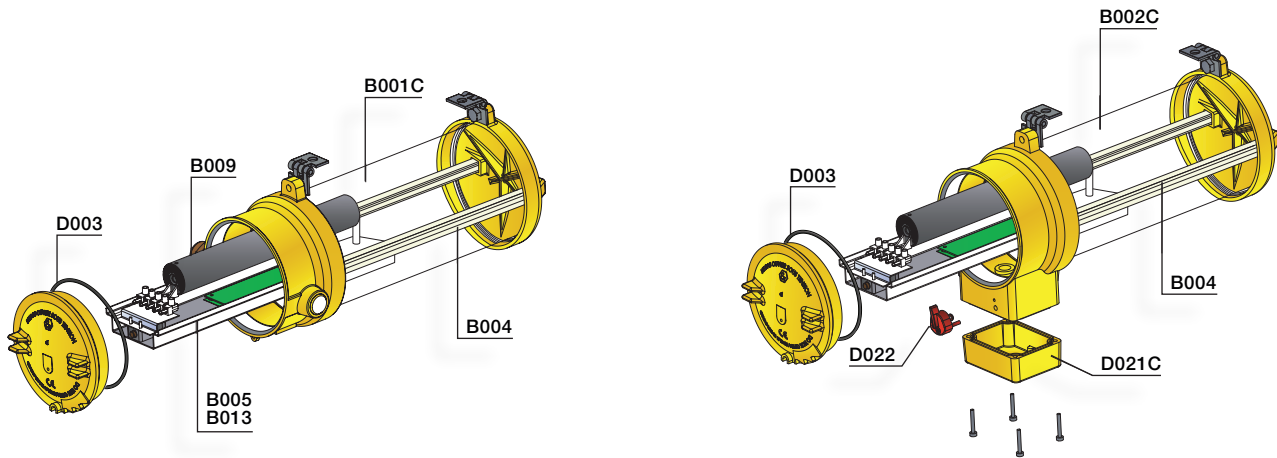

Self-contained emergency and slave fittings

XEL Range

1

XEL 80/300/45L/400L... A/AK, XEL3008L, XEL400L, XEL4001 Ranges

XEL80/300/45L/400L... AI/SI Ranges

Spare parts - Enclosure

Light fixture	Type	Descriptions	GID
XEL 80/300/45L/400L... A/AK, XEL3008L, XEL400L, XEL4001	B001C	Sealed polycarbonate tube, cover, gasket, chain and slides - Offshore grade yellow paint RAL 1003*	7TCA119050R0065
XEL 80/300/45L/400L... A/AK, XEL3008L, XEL400L, XEL4001	B001VC	Sealed glass tube, cover, gasket, chain and slides - Offshore grade yellow paint RAL 1003*	7TCA119050R0060
XEL80/ 45L/ 300/ 400L... AI/ SI	B002C	Sealed polycarbonate tube, cover, gasket, chain and slides - Offshore grade yellow paint RAL 1003 - XEL45LAI, XEL45LSI*	7TCA119050R0074
XEL80/ 45L/ 300/ 400L ...AI/ SI	B002VC	Sealed glass tube, cover, gasket, chain and slides - Offshore grade yellow paint RAL 1003 - XEL45LAI, XEL45LSI*	7TCA119050R0075
ALL	D003	Gasket	7TCA119090R0046
ALL	B004	Slides for gear tray	7TCA119090R0034
XEL AI, XEL SI	D021C	Cover, gasket, screw, terminals, switch and interlock of junction box	7TCA119090R0209
XEL AI, XEL SI	D022	Interlock	7TCA119090R0064

*contact us

Spare parts - Accesories

Light fixture	Type	Descriptions	GID
ALL	B019T	Package of 4 adhesive pictogram type labels	7TCA119090R0037
XEL 80/300/45L/400L... A/AK, XEL3008L, XEL400L, XEL4001	EXN05ASC3K	Kit 3/4 NPT Exd Exe IIC Ex-td nickel plated cable gland for non armoured cable diameter 6-12mm	7TCA297180R0640
XEL80/ 45L/ 300/ 400L... AI/ SI	EXN04MLC2K	Kit M20 Exd Exe IIC Ex-td nickel plated cable gland for non armoured cable diameter 10-16mm, locknut, sealing gasket	7TCA297180R0407
XEL80/ 45L/ 300/ 400L... AI/ SI	EXN04MMC1K	Kit M20 Ex-d IIC Ex-e II Ex-td double compression nickel plated cable gland for armoured cable diameter inner 6-12 outer 8.5-16mm locknut, sealing gasket	7TCA297180R0362
XEL 80/300/45L/400L... A/AK, XEL3008L, XEL400L, XEL4001	EXN05ASC1K	Kit 3/4NTPPT Ex-d IIC Ex-e II Ex-td double compression nickel plated cable gland for armoured cable outer 8.5-16mm locknut, sealing gasket diameter inner outer 8.5-16mm locknut, sealing gasket	7TCA297180R0380