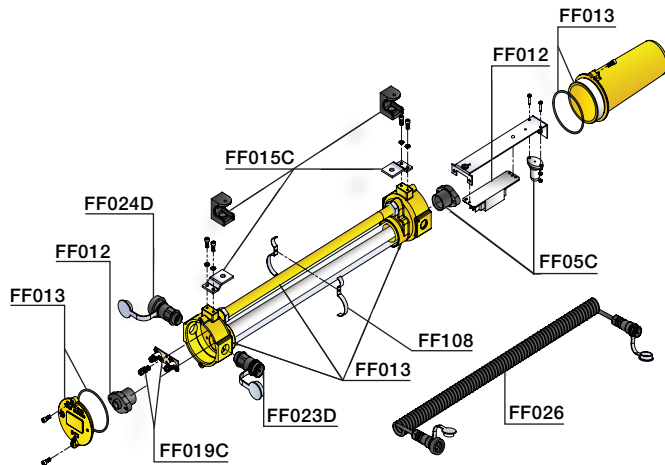

Drilling fitting XDF Range

XDF Range

Spare parts - Ballast

Light fixture	Type	Descriptions	GID
XDF140-00000	FF0122305036W	Ferromagnetic ballast 230Vac 50Hz	7TCA119030R0078
XDF165-00000	FF0122206058W	Ferromagnetic ballast 220Vac 60Hz	7TCA119030R0075
XDF140-0D000	FF0122206036W	Ferromagnetic ballast 220Vac 60Hz	7TCA119030R0077
XDF165-0D000	FF0122206058W	Ferromagnetic ballast 220Vac 60Hz	7TCA119030R0075

Spare parts - Plug & socket

Light fixture	Type	Descriptions	GID
ALL	FF019C	Connecting terminal + earthing terminal	7TCA119090R0200
ALL	FF023D	Plug (2P+E) - 10Amp - 250Vac	7TCA119090R0195
ALL	FF024D	Socket (2P+E) -10Amp - 250Vac	7TCA119090R0196
ALL	F0026	Extendable cable - socket - plug	7TCA119090R0197

Spare parts - Lamp

Light fixture	Type	Descriptions	GID
XDF140	TL36W	36W White industry tube	7TCA119020R0044
XDF165	TL58W	58W White industry tube	7TCA119020R0046

Spare parts - Lampholder

Light fixture	Type	Descriptions	GID
ALL	FF005C	Starter holder FF004 + starter FF005	7TCA119090R0174
ALL	XFF012	Lampholder bi pin	7TCA119090R0157