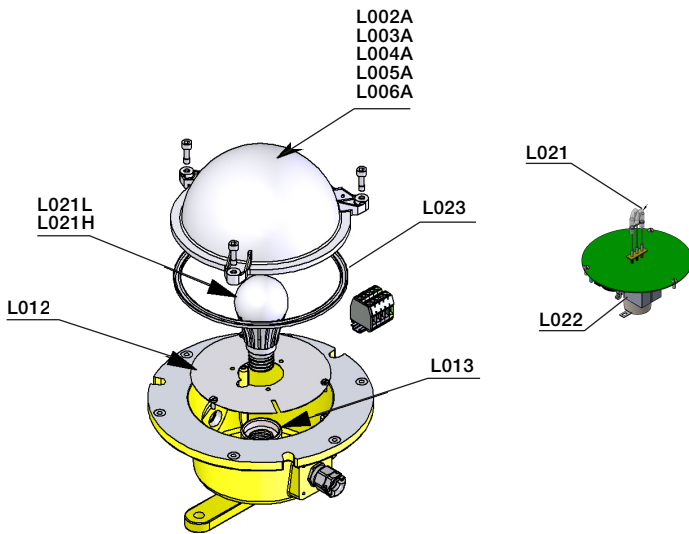

Beacon and warning light XFB, XFL, FB, FL Ranges

1

XFB, XFL, FB, FL Ranges

Spare parts - Globe

Light fixture	Type	Descriptions	GID
ALL	L002A	Red polycarbonate globe with gasket	7TCA119050R0027
ALL	L002	Red globe for beacon (Atex EN5 - Zone 1)	7TCA119050R0026
ALL	L003A	Yellow polycarbonate globe with gasket	7TCA119050R0030
ALL	L004	Blue globe for beacon (Atex EN5 - Zone 1)	7TCA119050R0031
ALL	L004A	Blue polycarbonate globe with gasket	7TCA119050R0032
ALL	L005	Transparent globe for for beacon (Atex EN5 - Zone 1)	7TCA119050R0033
ALL	L005A	Transparent polycarbonate globe with gasket	7TCA119050R0035
ALL	L006	Green globe for beacon (Atex EN5 - Zone 1)	7TCA119050R0036
ALL	L006A	Green polycarbonate globe with gasket	7TCA119050R0037
ALL	L023	Gasket	7TCA119090R0097

Spare parts - Lamp

Light fixture	Type	Descriptions	GID
XFB70, FB70	L021L	LED Lamp 6W	7TCA119020R0055
XFB30, FB30	L021H	Halogen Lamp - 28W	7TCA119020R0060
XFL, FL	L021	Xenon flash lamp for warning light	7TCA119020R0024

Spare parts - Lampholder

Light fixture	Type	Descriptions	GID
ALL	L012	Reflector for beacon	7TCA119090R0092
XFB, FB	L013	Lampholder E27	7TCA119090R0093