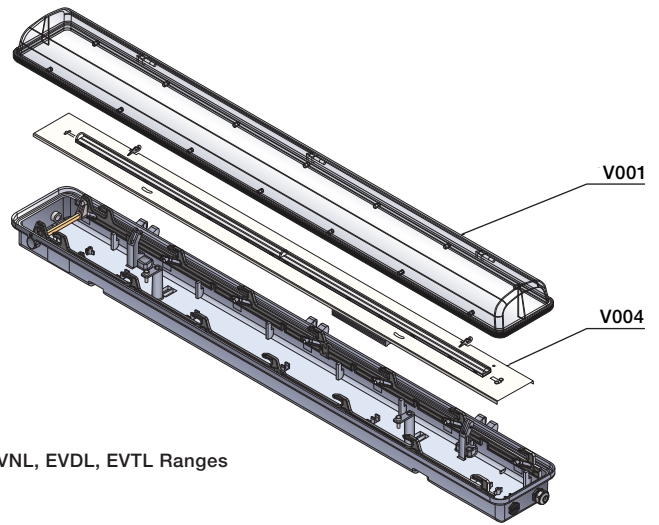

Spare parts - Lampholder

Light fixture	Type	Descriptions	GID
ALL	V008	Bi-pin G13 lampholder	7TCA119090R0147

Linear fittings

EVNL, EVN, EVDL, EVD, EVTL, EVT Ranges

1

EVN, EVD, EVT Ranges

EVNL, EVDL, EVTL Ranges