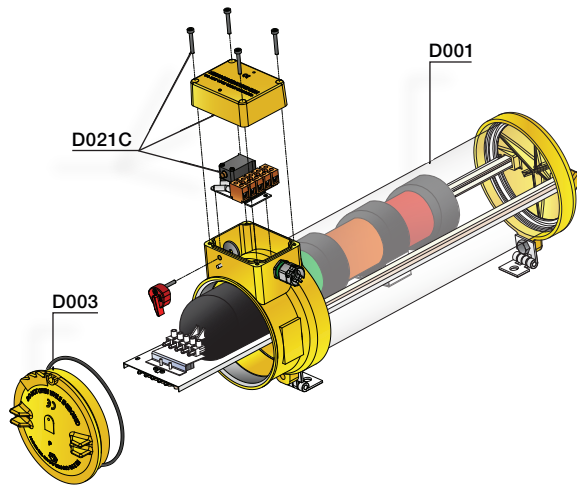

Lighting column XEP404GYR0 Range

1

XEP404GYR0 Range

Spare parts - Enclosure

Light fixture	Type	Descriptions	GID
ALL	B002C	Sealed polycarbonate tube, cover, gasket, chain and slides - Offshore grade yellow paint RAL 1003	7TCA119050R0074
ALL	B002VC	Sealed glass tube, cover, gasket, chain and slides - Offshore grade yellow paint RAL 1003	7TCA119050R0075
ALL	D003	Gasket	7TCA119090R0046
ALL	B004	Slides for gear tray	7TCA119090R0034
ALL	D021C	Cover, gasket, screw, terminals, switch and interlock of junction box	7TCA119090R0209
ALL	D022	Interlock	7TCA119090R0064

*contact us

Spare parts - Accesories

Light fixture	Type	Descriptions	GID
ALL	EXN04MLC2K	Kit M20 Exd Exe IIC Ex-td nickel plated cable gland for non armoured cable diameter 10-16mm, locknut, sealing gasket	7TCA297180R0407
ALL	EXN04MMC1K	Kit M20 Ex-d IIC Ex-e II Ex-td double compression nickel plated cable gland for armoured cable diameter inner 6-12 outer 8.5-16mm locknut, sealing gasket	7TCA297180R0362