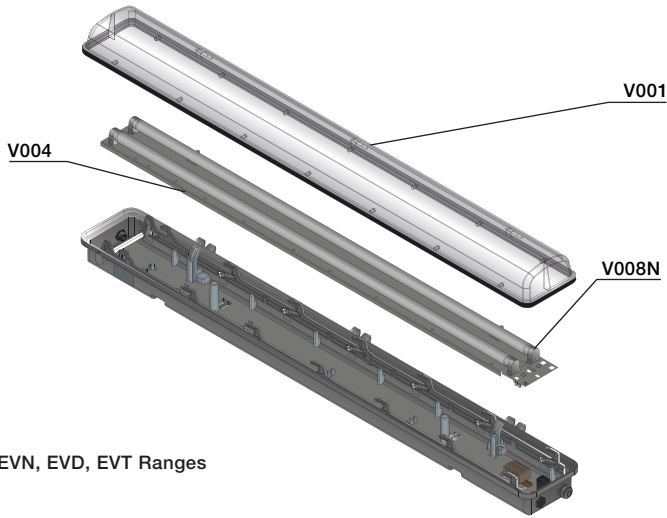

Spare parts - Lampholder

Light fixture	Type	Descriptions	GID
ALL	V008	Bi-pin G13 lampholder	7TCA119090R0147

Linear fittings

EVNL, EVN, EVDL, EVD, EVTL, EVT Ranges

1

EVN, EVD, EVT Ranges

EVNL, EVDL, EVTL Ranges