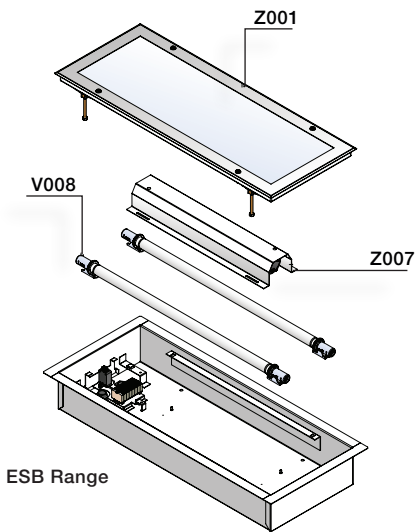

Recessed fittings ESB, EST Ranges

1

ESB Range