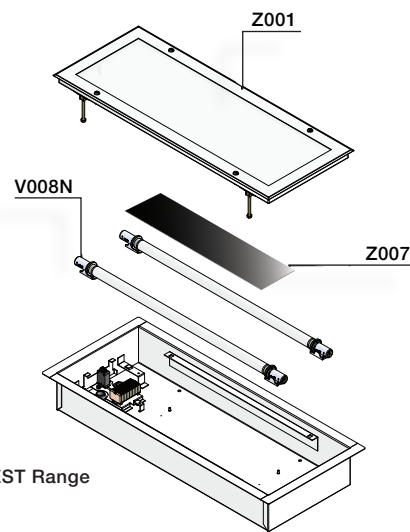

Spare parts - Lampholder

Light fixture	Type	Descriptions	GID
ALL	V008N	Bi-pin G13 lampholder	7TCA119090R0161

Recessed fittings ESB, EST Ranges

1

ESB Range

EST Range

Spare parts - Diffuser

Light fixture	Type	Descriptions	GID
ESB220, EST220	Z001220	Transparent frame - hardened glass	7TCA119050R0057
ESB240, EST240	Z001240	Transparent frame - hardened glass	7TCA119050R0058
ESB265, EST265	Z001265	Transparent frame - hardened glass	7TCA119050R0059