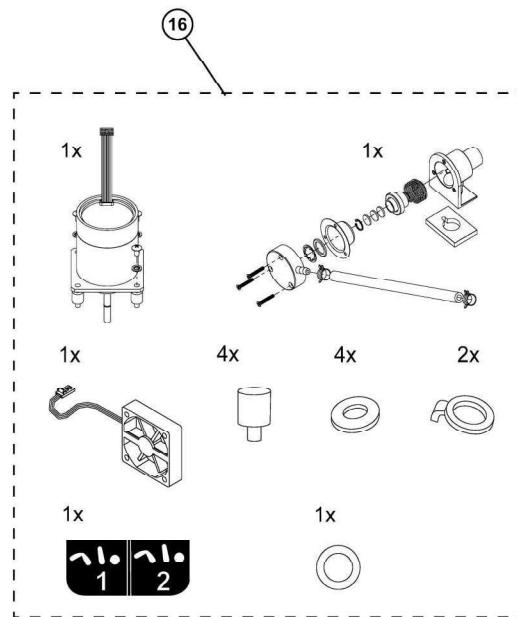

Parts catalog
Maintenance parts/Service kits

Item No.	Order No.	Orderable	Description	Qty.	Qty.unit	Remark
16	MU26245	<input checked="" type="checkbox"/>	3 YEAR SERVICE SET,ISOLETTE	1.000	St	see Identification of parts in kits MQ50605

Items that are shown in the illustration but are not listed below the illustration are not available as spare parts

Isolette 8000 plus
Revision: 01