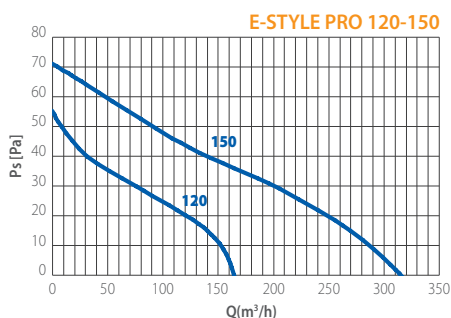

PERFORMANCES

MODELS	m ³ /h	l/s	Pa	W	dB (A)*
E-STYLE 90	80	22	23	10	30,1
E-STYLE 100	95	26	42	14	31,4
E-STYLE 120	165	46	55	15	36,7
E-STYLE 150	315	87	71	25	43,9

*Lp(A) measured at 3m in open field 230V-50Hz.

CURVES

17 mm

ULTRA SLIM

Comply with ErP Directive 2009/125/CE and EU Regulation 1253/2014 (Classification: Residential Ventilation Unit)

- To exhaust air directly to the outside or into a short length ducting (max 3 m length).
- Suitable for toilets, bathrooms, WC's, shower-rooms, utility rooms and kitchens.
- Provided with back draught shutters on models 100, 120, 150
- Neon running light
- Style, technology

DIMENSIONS (mm)

MODELS	A	B	C	D	øE	Kg
E-STYLE 90	160	160	81	17	92	0,4
E-STYLE 100	160	160	95	17	98	0,4
E-STYLE 120	180	180	101	18	119	0,6
E-STYLE 150	200	200	119	22	149	1,0

ACCESSORY

chrome

inox satin