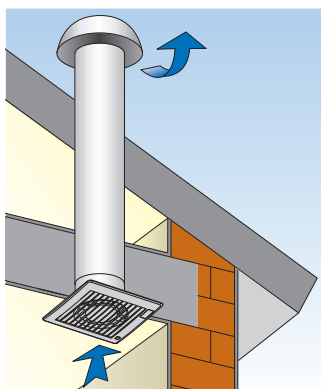

CURVES

17 mm

ULTRA SLIM

Comply with ErP Directive 2009/125/CE and EU Regulation 1253/2014 (Classification: Residential Ventilation Unit)

- To exhaust air directly to the outside or into a short length ducting (max 3 m length).
- Suitable for toilets, bathrooms, WC's, shower-rooms, utility rooms and kitchens.
- Provided with back draught shutters on models 100, 120, 150
- Neon running light
- Style, technology

INSTALLATION

WALL

CEILING

VERSIONS

- STANDARD**
On/off through light or remote control switch.
- TIMER**
Integral electronic timer adjustable from 3 to 25 minutes.
- MHT**
Humidity control, adjustable from 40 to 80% of R.H.
- SELV**
SELV 12 V a.c.