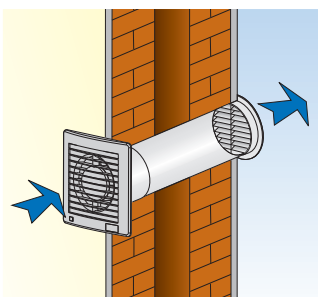

CURVES

17 mm

ULTRA SLIM

Comply with ErP Directive 2009/125/CE and EU Regulation 1253/2014 (Classification: Residential Ventilation Unit)

- To exhaust air directly to the outside or into a short length ducting (max 3 m length).
- Suitable for toilets, bathrooms, WC's, shower-rooms, utility rooms and kitchens.
- Provided with back draught shutters on models 100, 120, 150
- Neon running light
- Style, technology

INSTALLATION

WALL

CEILING

VERSIONS

- STANDARD**
On/off through light or remote control switch.
- TIMER**
Integral electronic timer adjustable from 3 to 25 minutes.
- MHT**
Humidity control, adjustable from 40 to 80% of R.H.
- SELV**
SELV 12 V a.c.