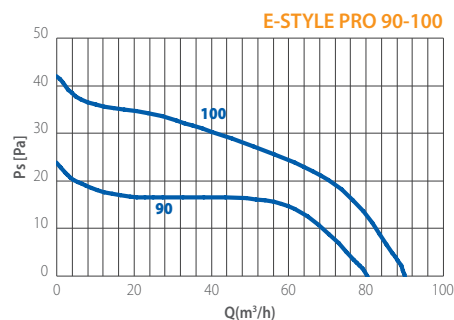

PERFORMANCES

MODELS	m ³ /h	l/s	Pa	W	dB (A)*
E-STYLE 90	80	22	23	10	30,1
E-STYLE 100	95	26	42	14	31,4
E-STYLE 120	165	46	55	15	36,7
E-STYLE 150	315	87	71	25	43,9

*Lp(A) measured at 3m in open field 230V-50Hz.

CURVES

17 mm

ULTRA SLIM

Comply with ErP Directive 2009/125/CE and EU Regulation 1253/2014 (Classification: Residential Ventilation Unit)

- To exhaust air directly to the outside or into a short length ducting (max 3 m length).
- Suitable for toilets, bathrooms, WC's, shower-rooms, utility rooms and kitchens.
- Provided with back draught shutters on models 100, 120, 150
- Neon running light
- Style, technology

DIMENSIONS (mm)

MODELS	A	B	C	D	øE	Kg
E-STYLE 90	160	160	81	17	92	0,4
E-STYLE 100	160	160	95	17	98	0,4
E-STYLE 120	180	180	101	18	119	0,6
E-STYLE 150	200	200	119	22	149	1,0

ACCESSORY

chrome

inox satin