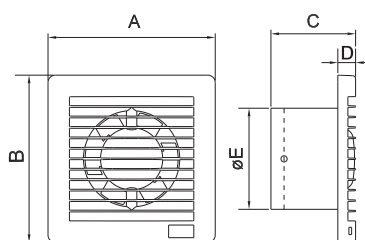

INSTALLATION

WALL

CEILING

VERSIONS

- STANDARD**
On/off through light or remote control switch.
- TIMER**
Integral electronic timer adjustable from 3 to 25 minutes.
- MHT**
Humidity control, adjustable from 40 to 80% of R.H.
- SELV**
SELV 12 V a.c.

DIMENSIONS (mm)

MODELS	A	B	C	D	øE	Kg
E-STYLE 90	160	160	81	17	92	0,4
E-STYLE 100	160	160	95	17	98	0,4
E-STYLE 120	180	180	101	18	119	0,6
E-STYLE 150	200	200	119	22	149	1,0

ACCESSORY

chrome

inox satin