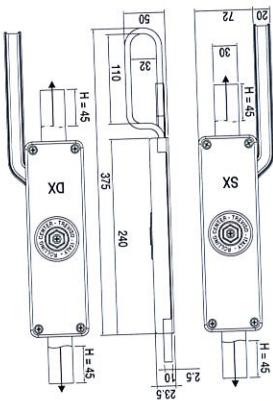

Articolo - Article

36 SX	AT 00 36 IS	15	21
36 SX V	AN 00 36 IS	15	21
36 DX	AT 00 36 ID	15	21
36 DX V	AN 00 36 ID	15	21

Riferimento - Reference