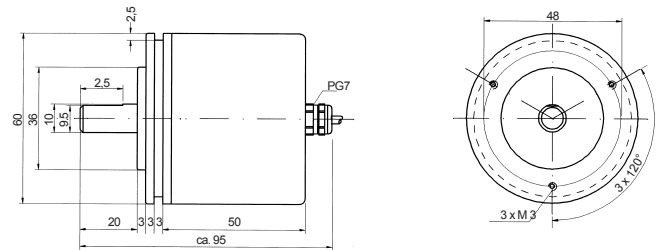

Dimensions High-Grade Steel Encoders

AWI 40 E

Material
1.4305

Encoder description page 6 / 7

AW* 58 E

Material
1.4541

Encoder description
Inkremental page 8 / 9
Absolute page 28 / 29

AW* 70 E

Material
1.4541

Encoder description on request

AW*90 E

Material
1.4541

Encoder description
Inkremental page 12 / 13
Absolute page 40 / 41