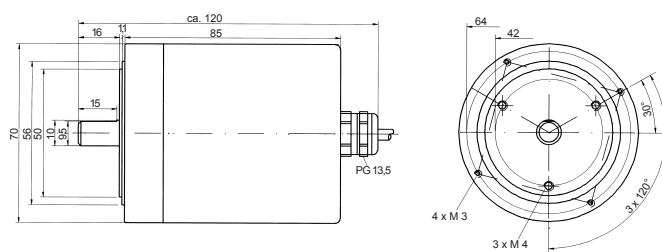

Dimensions High-Grade Steel Encoders

AWI 40 E

Material
1.4305

Encoder description page 6 / 7

AW* 58 E

Material
1.4541

Encoder description
Inkremental page 8 / 9
Absolute page 28 / 29

AW* 70 E

Material
1.4541

Encoder description on request

AW*90 E

Material
1.4541

Encoder description
Inkremental page 12 / 13
Absolute page 40 / 41