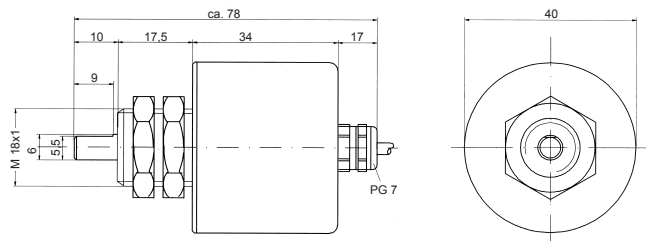

Dimensions High-Grade Steel Encoders

AWI 40 E

Material
1.4305

Encoder description page 6 / 7

AW* 58 E

Material
1.4541

Encoder description
Inkremental page 8 / 9
Absolute page 28 / 29

AW* 70 E

Material
1.4541

Encoder description on request

AW*90 E

Material
1.4541

Encoder description
Inkremental page 12 / 13
Absolute page 40 / 41