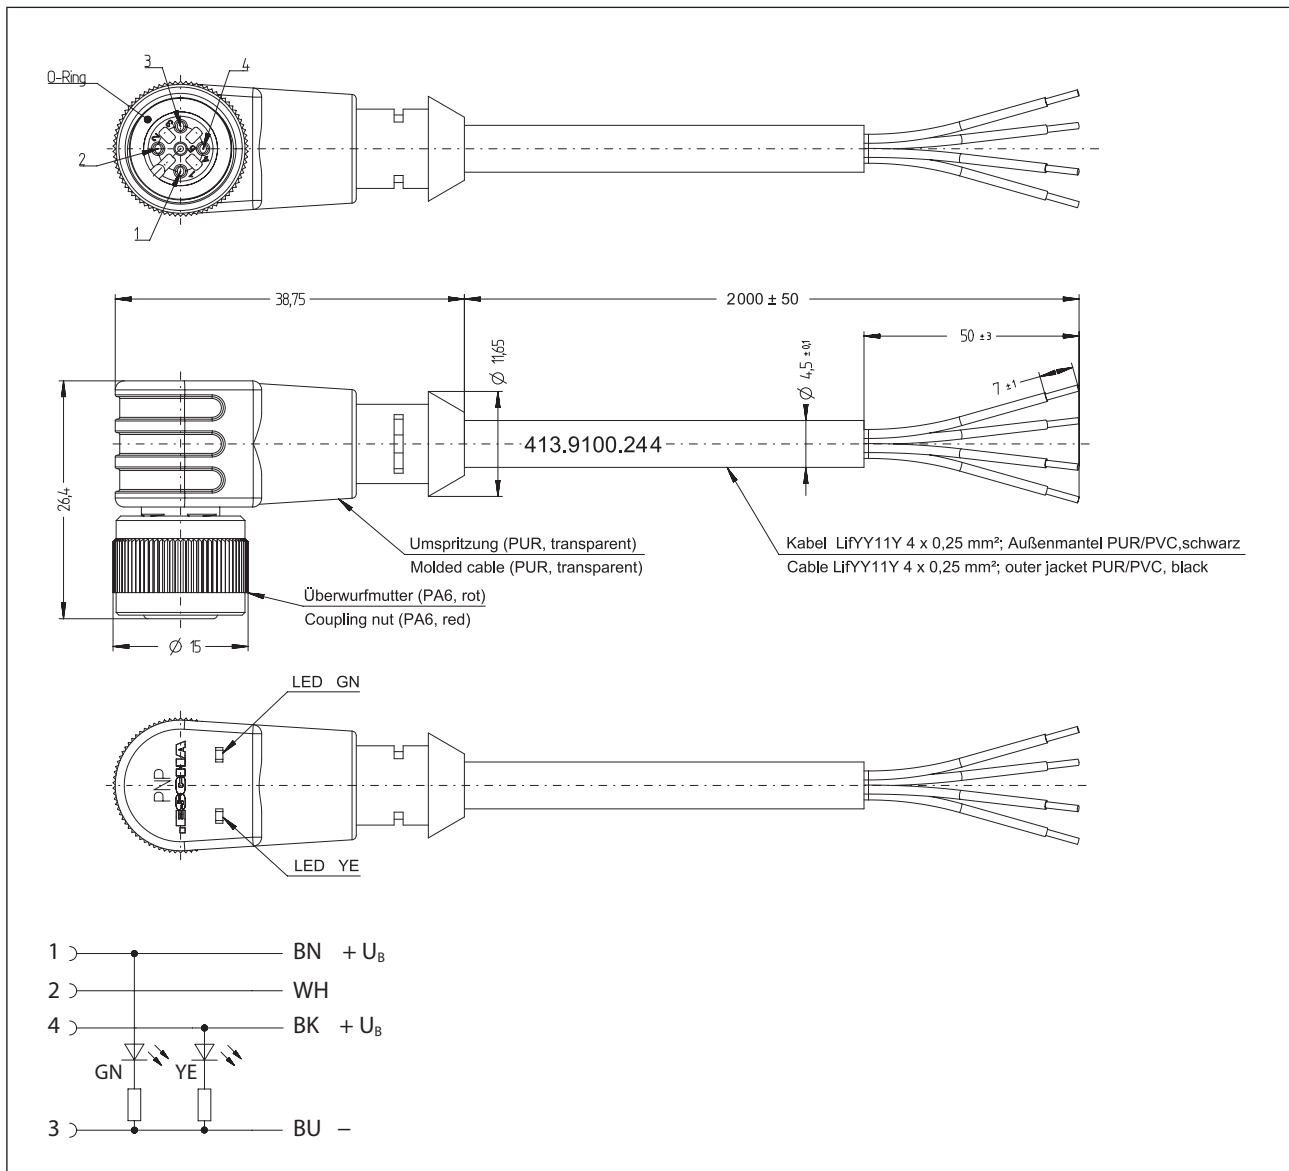

## Cable Coupling Series WDK

Description **WDK-M12PA/SL2-25PU**

Article number **4139100244**

### Technical data

Operating voltage	10 ... 30 V
Current load	4 A / 40 °C
Insulator group	2
Insulation resistance	≥ 10 <sup>8</sup> Ω
Degree of protection	IP 67 (only in fully locked position with it's plugs; according to DIN 40050)