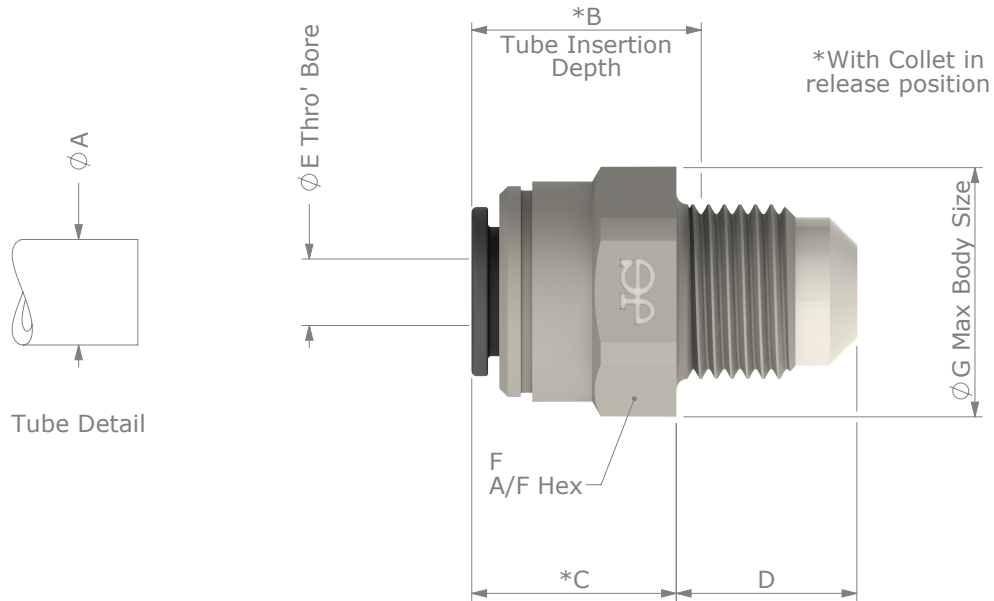

Product No.	Size	A Tube O/D	B	C	D	E	F	G	
PI0108F4S	1/4" x 1/4 MFL	0.250 +0.001 / -0.004 [6.35 +0.03 / -0.10]	0.62 [15.7]	0.69 [17.5]	0.56 [14.3]	0.18 [4.6]	11/16" [17.5]	0.74 [18.9]	
PI0112F4S	3/8" x 1/4 MFL	0.375 +0.001 / -0.004 [9.53 +0.03 / -0.10]	0.78 [19.7]	0.84 [21.2]	0.56 [14.3]	0.18 [4.6]	13/16" [20.6]	0.89 [22.5]	
PI0112F5S	3/8" x 5/16 MFL		0.78 [19.7]	0.88 [22.5]	0.59 [15.0]	0.24 [6.0]	13/16" [20.6]	0.89 [22.5]	
PI0112F6S	3/8" x 3/8 MFL		0.78 [19.7]	0.69 [17.5]	0.64 [16.3]	0.24 [6.0]	13/16" [20.6]	0.89 [22.5]	
PI0112F8S	3/8" x 1/2 MFL		0.78 [19.7]	0.68 [17.2]	0.76 [19.3]	0.30 [7.6]	13/16" [20.6]	0.89 [22.5]	
PI0116F8S	1/2" x 1/2 MFL		0.500 +0.001 / -0.004 [12.70 +0.03 / -0.10]	0.91 [23.0]	0.72 [18.2]	0.76 [19.3]	0.38 [9.7]	1" [25.4]	1.10 [28.0]
PM0108C5S	5/16" x 1/2-16UN	0.313 +0.001 / -0.004 [7.94 +0.03 / -0.10]	0.66 [16.7]	0.55 [13.9]	0.56 [14.2]	0.22 [5.5]	11/16" [17.5]	0.75 [19.1]	
PI0112C5S	3/8" x 1/2-16UN	0.375 +0.001 / -0.004 [9.53 +0.03 / -0.10]	0.78 [19.7]	0.84 [21.2]	0.56 [14.2]	0.22 [5.6]	13/16" [20.6]	0.89 [22.5]