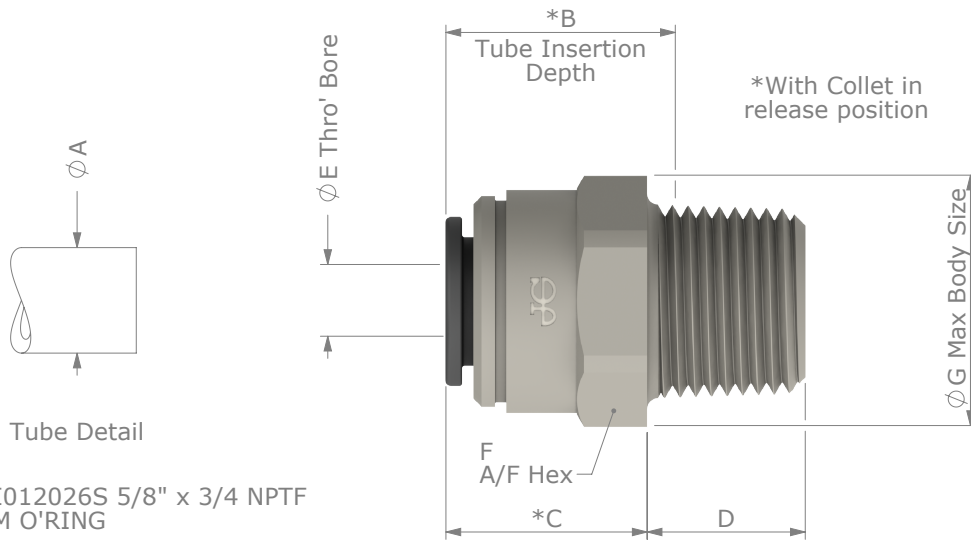

Product No.	Size	Collet Colour	A Tube O/D	B	C	D	E	F	G	
PM010421S	5/32" x 1/8 NPTF	Dark Grey	0.156 +0.001 / -0.003 [3.97 +0.03 / -0.07]	0.56 [14.3]	0.60 [15.1]	0.38 [9.5]	0.10 [2.5]	9/16" [14.3]	0.61 [15.4]	
PM010422S	5/32" x 1/4 NPTF	Dark Grey		0.56 [14.3]	0.60 [15.1]	0.56 [14.3]	0.10 [2.5]	9/16" [14.3]	0.61 [15.4]	
PI010621S	3/16" x 1/8 NPTF	Dark Grey	0.188 +0.001 / -0.003 [4.76 +0.03 / -0.07]	0.56 [14.3]	0.60 [15.1]	0.37 [9.5]	0.12 [3.0]	9/16" [14.3]	0.61 [15.4]	
PI010821S	1/4" x 1/8 NPTF	Dark Grey	0.250 +0.001 / -0.004 [6.35 +0.03 / -0.10]	0.62 [15.7]	0.69 [17.5]	0.37 [9.5]	0.17 [4.4]	0.67 [17.0]	0.75 [19.1]	
PI010821S-B	1/4" x 1/8 NPTF	Blue		0.62 [15.7]	0.69 [17.5]	0.37 [9.5]	0.17 [4.4]	0.67 [17.0]	0.75 [19.1]	
PI010822S	1/4" x 1/4 NPTF	Dark Grey		0.62 [15.7]	0.54 [13.7]	0.56 [14.3]	0.17 [4.4]	11/16" [17.5]	0.75 [19.1]	
PI010822S-B	1/4" x 1/4 NPTF	Blue		0.62 [15.7]	0.54 [13.7]	0.56 [14.3]	0.17 [4.4]	11/16" [17.5]	0.75 [19.1]	
PI010823S	1/4" x 3/8 NPTF	Dark Grey		0.62 [15.7]	0.54 [13.7]	0.56 [14.3]	0.17 [4.4]	13/16" [20.6]	0.89 [22.6]	
PM010821S	5/16" x 1/8 NPTF	Dark Grey		0.313 +0.001 / -0.004 [7.94 +0.03 / -0.10]	0.66 [16.7]	0.73 [18.5]	0.38 [9.5]	0.22 [5.5]	11/16" [17.5]	0.75 [19.1]
PM010822S	5/16" x 1/4 NPTF	Dark Grey	0.66 [16.7]		0.55 [13.9]	0.56 [14.3]	0.22 [5.5]	11/16" [17.5]	0.75 [19.1]	
PM010823S	5/16" x 3/8 NPTF	Dark Grey	0.66 [16.7]		0.55 [13.9]	0.56 [14.3]	0.22 [5.5]	13/16" [20.6]	0.89 [22.6]	
PI011221S	3/8" x 1/8 NPTF	Dark Grey	0.375 +0.001 / -0.004 [9.53 +0.03 / -0.10]	0.78 [19.7]	0.84 [21.2]	0.43 [10.9]	0.16 [4.1]	13/16" [20.6]	0.89 [22.5]	
PI011221S-R	3/8" x 1/8 NPTF	Red		0.78 [19.7]	0.84 [21.2]	0.43 [10.9]	0.16 [4.1]	13/16" [20.6]	0.89 [22.5]	
PI011222S	3/8" x 1/4 NPTF	Dark Grey		0.78 [19.7]	0.84 [21.2]	0.56 [14.3]	0.25 [6.4]	13/16" [20.6]	0.89 [22.6]	
PI011222S-R	3/8" x 1/4 NPTF	Red		0.78 [19.7]	0.84 [21.2]	0.56 [14.3]	0.25 [6.4]	13/16" [20.6]	0.89 [22.6]	
PI011223S	3/8" x 3/8 NPTF	Dark Grey		0.78 [19.7]	0.68 [17.2]	0.56 [14.3]	0.25 [6.4]	13/16" [20.6]	0.89 [22.6]	
PI011224S	3/8" x 1/2 NPTF	Dark Grey		0.78 [19.7]	0.57 [14.5]	0.75 [19.0]	0.31 [8.0]	7/8" [22.2]	0.96 [24.3]	
PI011623S	1/2" x 3/8 NPTF	Dark Grey		0.500 +0.001 / -0.004 [12.70 +0.03 / -0.10]	0.91 [23.0]	0.88 [22.3]	0.56 [14.3]	0.37 [9.4]	1" [25.4]	1.11 [28.3]
PI011624S	1/2" x 1/2 NPTF	Dark Grey		0.91 [23.0]	0.71 [18.0]	0.75 [19.0]	0.38 [9.6]	1" [25.4]	1.10 [28.0]	
PI012026S	5/8" x 3/4 NPTF	Dark Grey	0.625 +0.001 / -0.004 [12.70 +0.03 / -0.10]	1.20 [30.5]	1.46 [37.0]	0.71 [18.1]	0.52 [13.2]	N/A	1.10 [28.0]