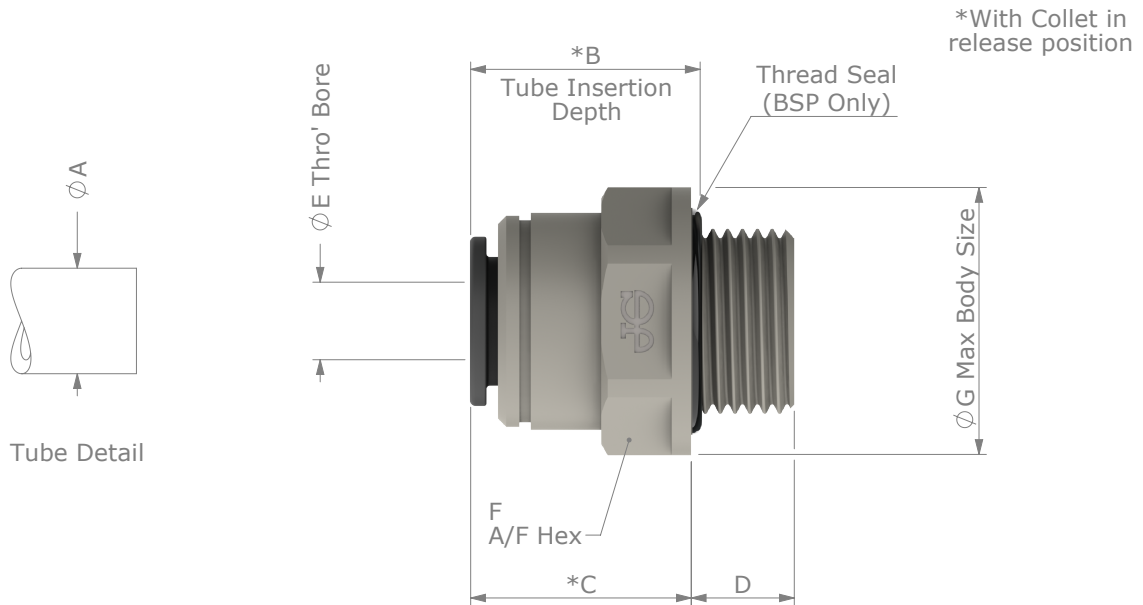

**Straight Adaptors - BSP**

The John Guest range of Straight Adaptors are suitable for applications involving foodstuffs, potable liquids, air & inert gases.

Product No.	Size	A Tube O/D	B	C	D	E	F	G
PI010812S	1/4" x 1/4 BSP	0.250 +0.001 / -0.004 [6.35 +0.03 / -0.10]	0.62 [15.7]	0.62 [15.7]	0.31 [8.0]	0.21 [5.3]	0.67 [17.0]	0.72 [18.3]
PI011212S	3/8" x 1/4 BSP	0.375 +0.001 / -0.004 [9.53 +0.03 / -0.10]	0.78 [19.7]	0.93 [23.5]	0.31 [8.0]	0.28 [7.1]	0.79 [20.0]	0.79 [21.8]
PI011213S	3/8" x 3/8 BSP		0.78 [19.7]	0.74 [18.9]	0.37 [9.3]	0.28 [7.0]	0.87 [22.0]	0.95 [24.1]
PI011613S	1/2" x 3/8 BSP	0.500 +0.001 / -0.004 [12.7 +0.03 / -0.10]	0.91 [23.0]	1.04 [26.3]	0.37 [9.3]	0.33 [8.5]	0.94 [24.0]	1.04 [26.4]

Dimensions in Inches & [mm]

**Parts List**

Part Description	Material	Part Description	Material
Body	Acetal Copolymer (Unfilled), Light Grey	O' Ring	Nitrile, Black (Except PI012026S - Ethylene Propylene (EPDM))
Collet	Acetal Copolymer (Unfilled), Dark Grey (or Blue/Red where specified) & Stainless Steel	Thread Seal (BSP Only)	Nitrile, Black