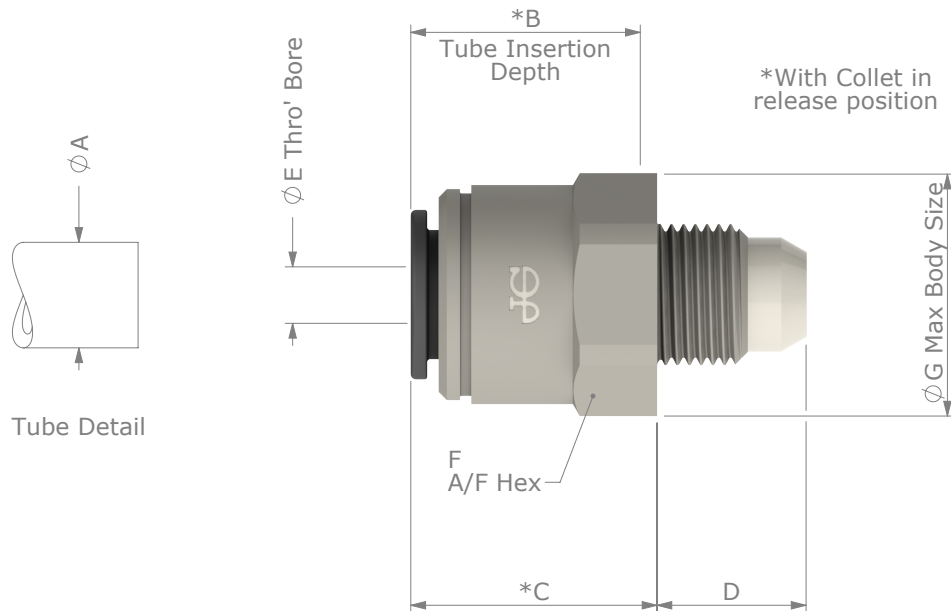

Product No.	Size	A Tube O/D	B	C	D	E	F	G
PI0106E5S	3/16" x 1/2-24 WHIT	0.188 +0.001 / -0.003 [4.76 +0.03 / -0.07]	0.56 [14.3]	0.55 [14.0]	0.53 [13.5]	0.12 [3.0]	0.59 [15.0]	0.66 [16.8]
PI0108E5S	1/4" x 1/2-24 WHIT	0.250 +0.001 / -0.004 [6.35 +0.03 / -0.10]	0.62 [15.7]	0.54 [13.7]	0.53 [13.5]	0.18 [4.5]	0.67 [17.0]	0.72 [18.3]
PM0108E5S	5/16" x 1/2-24 WHIT	0.313 +0.001 / -0.004 [7.94 +0.03 / -0.10]	0.66 [16.7]	0.55 [13.9]	0.53 [13.5]	0.20 [5.0]	0.67 [17.0]	0.72 [18.3]
PM0108E6S	5/16" x 9/16-24 WHIT		0.66 [16.7]	0.55 [13.9]	0.59 [15.0]	0.23 [5.8]	0.67 [17.0]	0.72 [18.3]
PI0112E5S	3/8" x 1/2-24 WHIT	0.375 +0.001 / -0.004 [9.53 +0.03 / -0.10]	0.78 [19.7]	0.84 [21.2]	0.53 [13.5]	0.20 [5.1]	0.79 [20.0]	0.86 [21.8]
PI0112E6S	3/8" x 9/16-24 WHIT		0.78 [19.7]	0.84 [21.3]	0.58 [14.8]	0.23 [5.8]	0.79 [20.0]	0.86 [21.8]