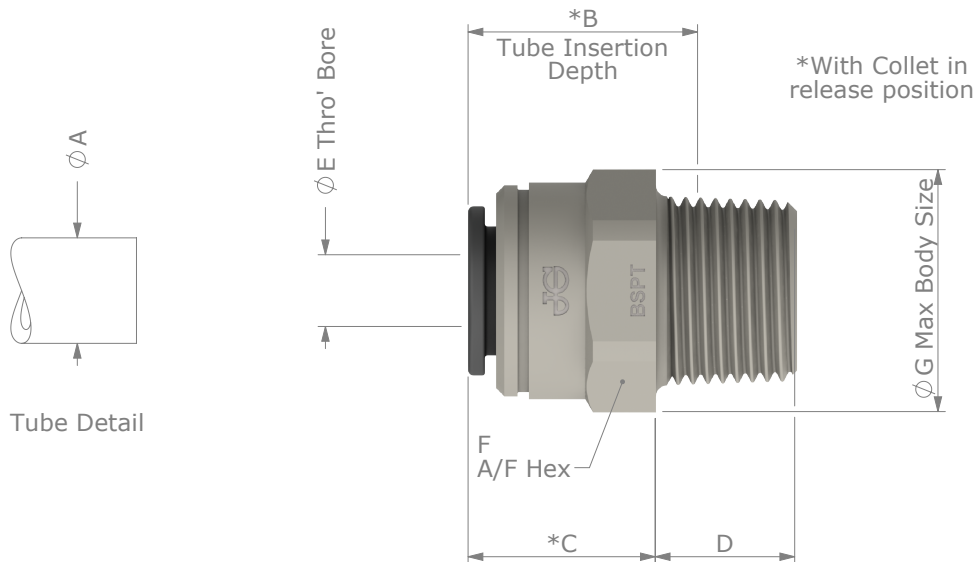

Product No.	Size	A Tube O/D	B	C	D	E	F	G
PM010401S	5/32" x 1/8 BSPT	0.156 +0.001 / -0.003 [3.97 +0.03 / -0.07]	0.56 [14.3]	0.60 [15.1]	0.40 [10.2]	0.10 [2.5]	0.59 [15.0]	0.66 [16.7]
PM010402S	5/32" x 1/4 BSPT		0.56 [14.3]	0.56 [14.1]	0.44 [11.2]	0.10 [2.5]	0.67 [17.0]	0.72 [18.3]
PI010601S	3/16" x 1/8 BSPT	0.188 +0.001 / -0.003 [4.76 +0.03 / -0.07]	0.56 [14.3]	0.60 [15.1]	0.40 [10.2]	0.12 [3.0]	0.59 [15.0]	0.66 [16.7]
PI010602S	3/16" x 1/4 BSPT		0.55 [14.0]	0.56 [14.1]	0.44 [11.2]	0.12 [3.0]	0.67 [17.0]	0.72 [18.3]
PI010801S	1/4" x 1/8 BSPT	0.250 +0.001 / -0.004 [6.35 +0.03 / -0.10]	0.62 [15.7]	0.54 [13.7]	0.40 [10.2]	0.15 [3.8]	0.67 [17.0]	0.72 [18.3]
PI010802S	1/4" x 1/4 BSPT		0.62 [15.7]	0.54 [13.7]	0.44 [11.2]	0.18 [4.5]	0.67 [17.0]	0.72 [18.3]
PM010801S	5/16" x 1/8 BSPT	0.313 +0.001 / -0.004 [7.94 +0.03 / -0.10]	0.66 [16.7]	0.73 [18.5]	0.40 [10.2]	0.16 [4.1]	0.67 [17.0]	0.72 [18.3]
PM010802S	5/16" x 1/4 BSPT		0.66 [16.7]	0.55 [14.0]	0.44 [11.2]	0.25 [6.3]	0.67 [17.0]	0.72 [18.3]
PM010803S	5/16" x 3/8 BSPT		0.66 [16.7]	0.56 [14.2]	0.50 [12.7]	0.27 [6.8]	0.79 [20.0]	0.86 [21.8]
PI011202S	3/8" x 1/4 BSPT	0.375 +0.001 / -0.004 [9.53 +0.03 / -0.10]	0.78 [19.7]	0.84 [21.2]	0.44 [11.2]	0.23 [5.8]	0.79 [20.0]	0.86 [21.8]
PI011203S	3/8" x 3/8 BSPT		0.78 [19.7]	0.68 [17.2]	0.50 [12.7]	0.26 [6.5]	0.79 [20.0]	0.86 [21.8]
PI011603S	1/2" x 3/8 BSPT	0.500 +0.001 / -0.004 [12.70 +0.03 / -0.10]	0.91 [23.0]	1.06 [26.9]	0.50 [12.7]	0.34 [8.6]	0.94 [24.0]	1.03 [26.3]
PI011604S	1/2" x 1/2 BSPT		0.91 [23.0]	0.71 [18.0]	0.63 [16.0]	0.34 [8.6]	0.94 [24.0]	1.03 [26.3]