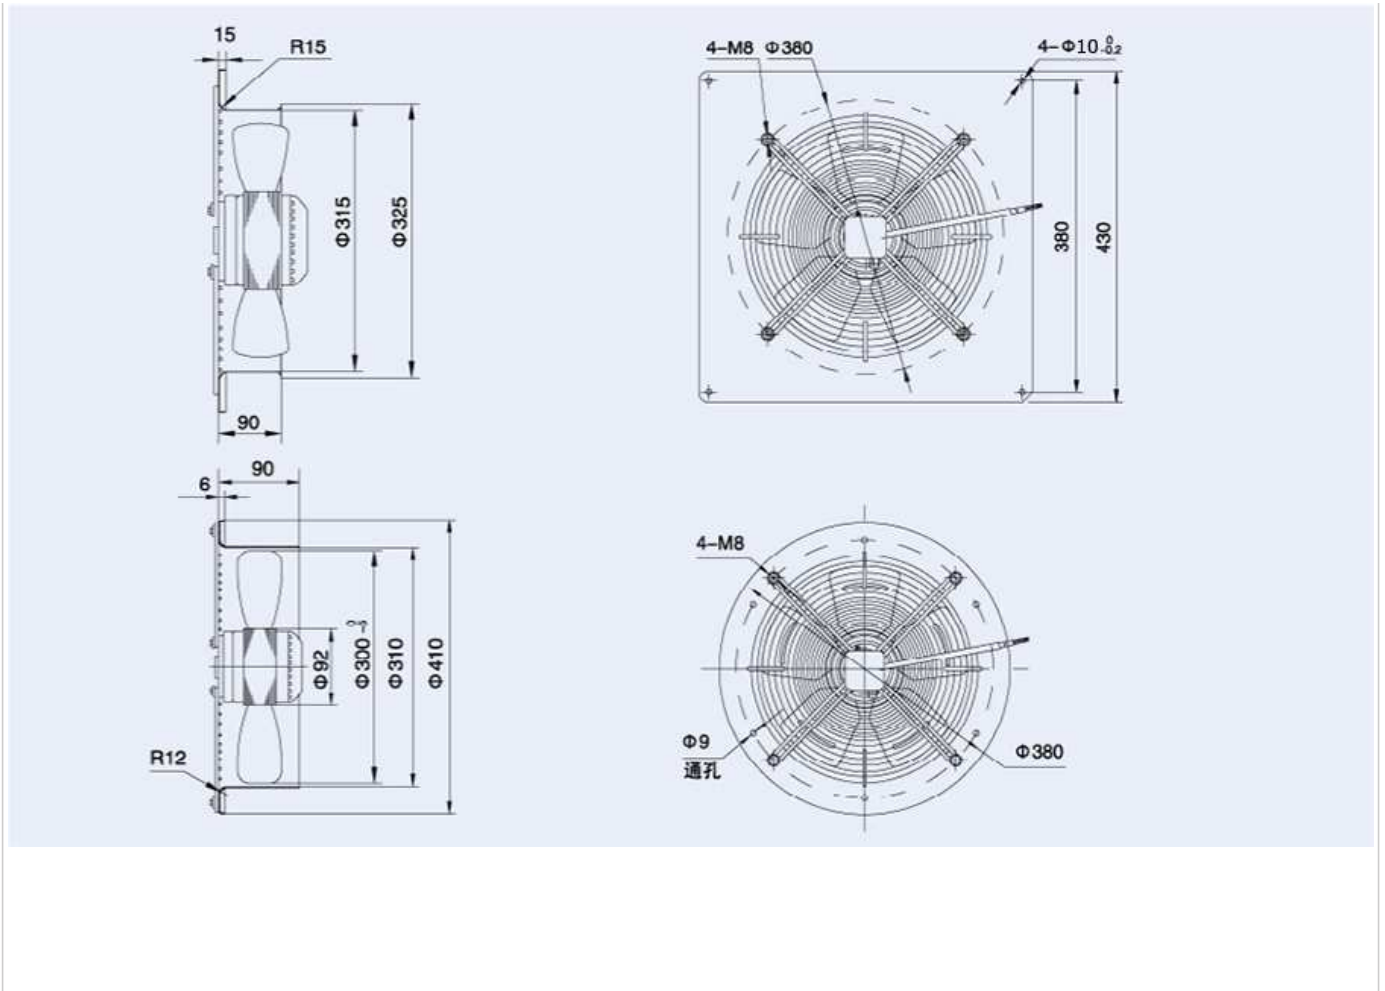

COPYRIGHT © 2007-2008 Hangzhou Weiguang Electronic Co.,Ltd.

Address: 365 xingzhong Road, Yuhang Economic Development Zone, Hangzhou, Zhejiang Zip Code: 311100 TEL:0571-86240288 89186908 89166617

Designed and Powered by Hangzhou Netover Information Technology Co., Ltd.