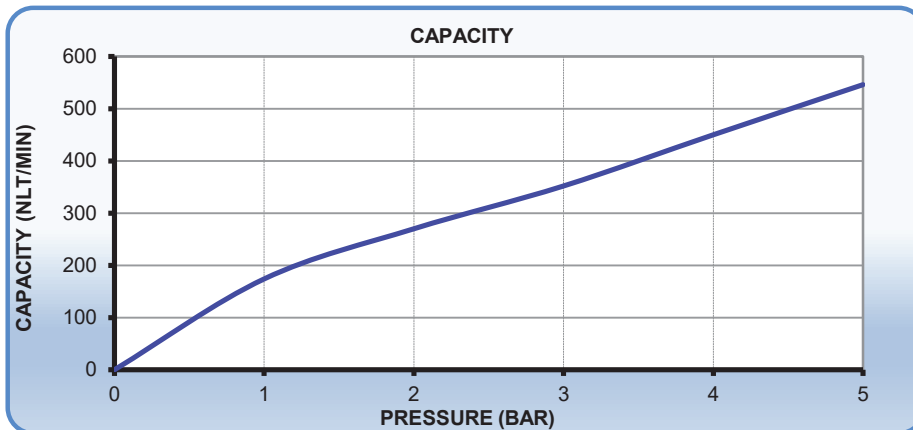

[Spray Distribution]

NOTE:

DATE: 09/11/2017

REV.

0

ISSUE

VERIFIED

APPROVED