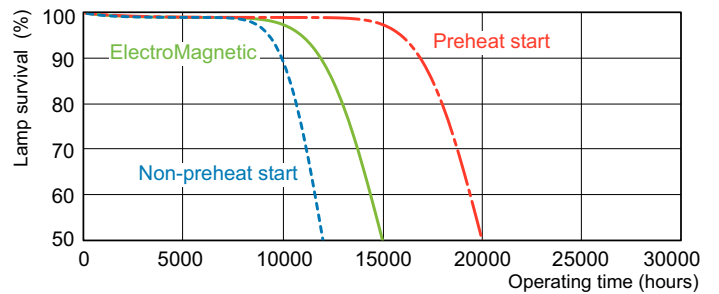

Life Expectancy Diagram - MASTER TL-D 90 Graphica 36W/952 SLV/10