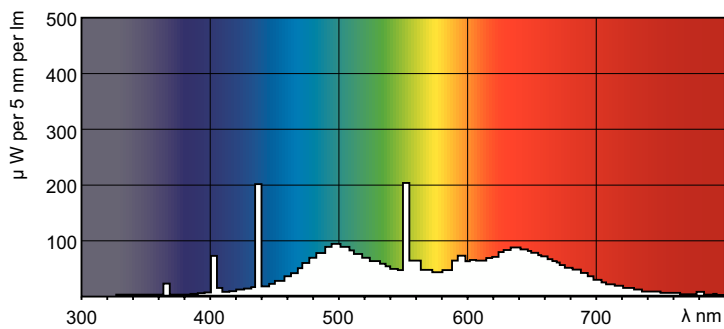

MASTER TL-D 90 Graphica

MASTER TL-D 90 Graphica 36W/952 SLV/10

This TL-D lamp has excellent color rendering which makes it very suitable for the graphical and printing industry to check the quality of printed material.

Product data

General Information		Lamp Current (Nom)	
Cap-Base	G13 [Medium Bi-Pin Fluorescent]	0.440 A	
Flux measurement reference	Sphere	Controls and Dimming	
Life to 50% Failures (Nom)	8,000 hour(s)	Dimmable	Yes
Light Technical		Mechanical and Housing	
Color Code	952	Bulb Shape	T8 [26 mm (T8)]
Luminous Flux	2,300 lm	Approval and Application	
Color Designation	Daylight	Energy Efficiency Class	G
Chromaticity Coordinate X (Nom)	0.34	Mercury (Hg) Content (Nom)	1.7 mg
Chromaticity Coordinate Y (Nom)	0.351	Energy Consumption kWh/1000 h	37 kWh
Correlated Color Temperature (Nom)	5200 K	EPREL Registration Number	423527
Luminous Efficacy (rated) (Nom)	62.5 lm/W	Product Data	
Color rendering index (CRI)	95	Order product name	MASTER TL-D 90 Graphica 36W/952 SLV/10
Operating and Electrical		Full product name	MASTER TL-D 90 Graphica 36W/952 SLV/10
Power Consumption	36.8 W	Full product code	871150088864825

Dimensional drawing

Product	D (max)	A (max)	B (max)	B (min)	C (max)
MASTER TL-D 90 Graphica 36W/952 SLV/10	28 mm	1,199.4 mm	1,206.5 mm	1,204.1 mm	1,213.6 mm

Photometric data

Spectral Power Distribution Colour - MASTER TL-D 90 Graphica 36W/952 SLV/10