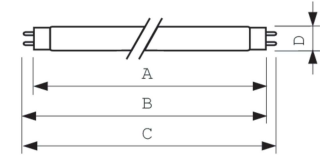

Product data

General Information		Lamp Current (Nom)	
Cap-Base	G13 [Medium Bi-Pin Fluorescent]	0.440 A	
Flux measurement reference	Sphere	Controls and Dimming	
Life to 50% Failures (Nom)	8,000 hour(s)	Dimmable	Yes
Light Technical		Mechanical and Housing	
Color Code	952	Bulb Shape	T8 [26 mm (T8)]
Luminous Flux	2,300 lm	Approval and Application	
Color Designation	Daylight	Energy Efficiency Class	G
Chromaticity Coordinate X (Nom)	0.34	Mercury (Hg) Content (Nom)	1.7 mg
Chromaticity Coordinate Y (Nom)	0.351	Energy Consumption kWh/1000 h	37 kWh
Correlated Color Temperature (Nom)	5200 K	EPREL Registration Number	423527
Luminous Efficacy (rated) (Nom)	62.5 lm/W	Product Data	
Color rendering index (CRI)	95	Order product name	MASTER TL-D 90 Graphica 36W/952 SLV/10
Operating and Electrical		Full product name	MASTER TL-D 90 Graphica 36W/952 SLV/10
Power Consumption	36.8 W	Full product code	871150088864825

MASTER TL-D 90 Graphica

Order code	928044795081
Material Nr. (12NC)	928044795081
Numerator - Quantity Per Pack	1
EAN/UPC - Product/Case	8711500888648

Numerator - Packs per outer box	10
EAN/UPC - Case	8711500888655

Dimensional drawing

Product	D (max)	A (max)	B (max)	B (min)	C (max)
MASTER TL-D 90 Graphica 36W/952 SLV/10	28 mm	1,199.4 mm	1,206.5 mm	1,204.1 mm	1,213.6 mm

Photometric data

Spectral Power Distribution Colour - MASTER TL-D 90 Graphica 36W/952 SLV/10