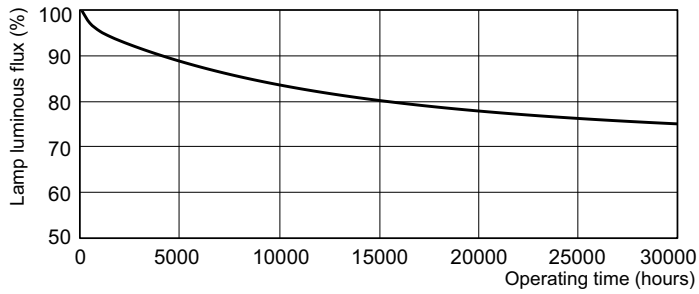

Product data

General Information		Lamp Current (Nom)	
Cap-Base	G13 [Medium Bi-Pin Fluorescent]	0.440 A	
Flux measurement reference	Sphere	Controls and Dimming	
Life to 50% Failures (Nom)	8,000 hour(s)	Dimmable	Yes
Light Technical		Mechanical and Housing	
Color Code	952	Bulb Shape	T8 [26 mm (T8)]
Luminous Flux	2,300 lm	Approval and Application	
Color Designation	Daylight	Energy Efficiency Class	G
Chromaticity Coordinate X (Nom)	0.34	Mercury (Hg) Content (Nom)	1.7 mg
Chromaticity Coordinate Y (Nom)	0.351	Energy Consumption kWh/1000 h	37 kWh
Correlated Color Temperature (Nom)	5200 K	EPREL Registration Number	423527
Luminous Efficacy (rated) (Nom)	62.5 lm/W	Product Data	
Color rendering index (CRI)	95	Order product name	MASTER TL-D 90 Graphica 36W/952 SLV/10
Operating and Electrical		Full product name	MASTER TL-D 90 Graphica 36W/952 SLV/10
Power Consumption	36.8 W	Full product code	871150088864825

Dimensional drawing

Product	D (max)	A (max)	B (max)	B (min)	C (max)
MASTER TL-D 90 Graphica 36W/952 SLV/10	28 mm	1,199.4 mm	1,206.5 mm	1,204.1 mm	1,213.6 mm

Photometric data

Spectral Power Distribution Colour - MASTER TL-D 90 Graphica 36W/952 SLV/10

Lifetime

Life Expectancy Diagram - MASTER TL-D 90 Graphica 36W/952 SLV/10

Life Expectancy Diagram - MASTER TL-D 90 Graphica 36W/952 SLV/10

MASTER TL-D 90 Graphica

Lifetime

Lumen Maintenance Diagram - MASTER TL-D 90 Graphica 36W/952 SLV/10