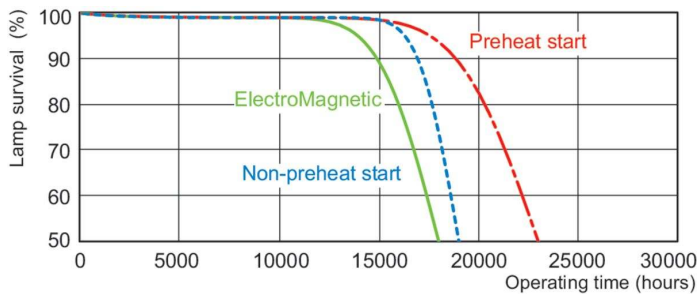

Lifetime

Life Expectancy Diagram - MASTER TL-D 90 Graphica 36W/952 SLV/10