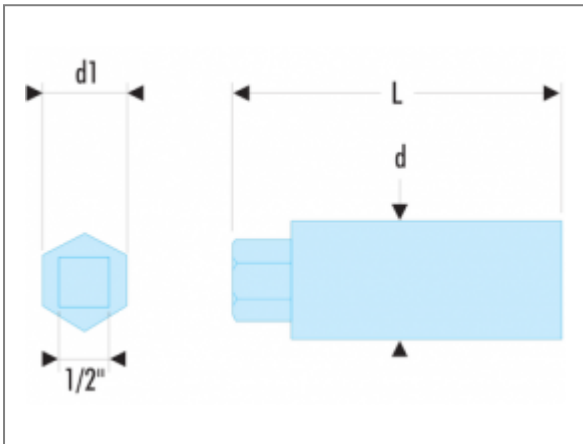

## 287B - ROLLER-TYPE STUD DRIVERS - SINGLE-DIAMETER | 287B.8

### Description

- Capacity: Ø 6 to 16 mm.
- Turned by means of the hexagonal drive or a 1/2" - 12.7 mm ratchet. Except model 287B.16, which has a through-hole for a bar.
- Allows to tighten or untighten the studs.

### Information

<b>A maxi [mm]</b>	8
<b>d [mm]</b>	25
<b>d x L [mm]</b>	25 x 65
<b>d1 [mm]</b>	22
<b>L [mm]</b>	65
<b>Hex Size [mm]</b>	22
<b>Capacity [mm]</b>	8
<b>[g]</b>	170
<b>[kg]</b>	0,170