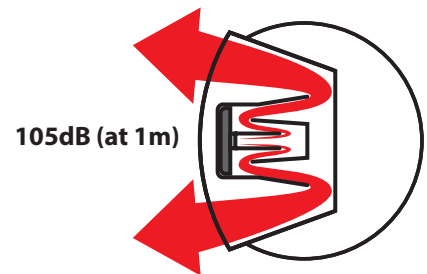

RT

Hybrid MP3 & Revolving Light

- Bulb**
- 32 Alarm Sounds**
- 105dB at 1m**
- 63 Seconds**
- IP23**
- NPN Open-collector**

Large horn with revolving warning light featuring clear sound up to 105dB (at 1m).

FEATURES

- Built-in Adjustable alarm with a sound of up to 105dB (at 1m).
- High sound quality with the MP3 voice synthesizer (RT-VF only).
- Installation is in the upright position only.
- Dome is made of superior weather-resistant and light-translucent acrylic resin.
- Available colors are Red, Amber, Green, and Blue.
- Complies with EU directives and includes the CE mark (for 24V type).

AVAILABLE BY SPECIAL ORDER

- Cable: Versatile and flexible 3m cable
- AC 120V type
- IP65 rating
- UL Conformity

Horn Configuration Concept

How to Order

RT-24VF-R	
<p>Rated Voltage</p> <p>24 : DC 24V</p> <p>100: AC 100V</p> <p>200: AC 200V</p>	<p>Color</p> <p>R: Red</p> <p>Y: Amber</p> <p>G: Green</p> <p>B: Blue</p>
<p>Sound</p> <p>VF: Voice Synthesizer</p> <p>A: Type A</p> <p>C: Type C</p> <p>D: Type D</p> <p>E: Type E</p>	

Dimensions

Mounting Dimensions

(Unit: mm)

RT-A/C/D/E

*more than 100ms input is required to activate.

Channel Priority:

4 (Light Green) > 3 (Pink) > 2 (Yellow) > 1 (Skyblue)

The greater number has priority when any of the channels are activated simultaneously.