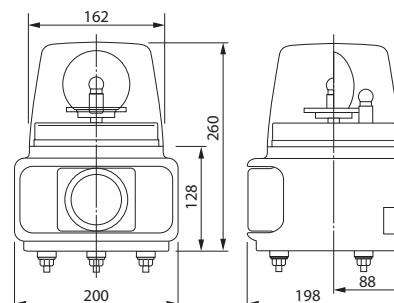

Dimensions

Mounting Dimensions

(Unit: mm)

RT-A/C/D/E

*more than 100ms input is required to activate.

Channel Priority:

4 (Light Green) > 3 (Pink) > 2 (Yellow) > 1 (Skyblue)

The greater number has priority when any of the channels are activated simultaneously.