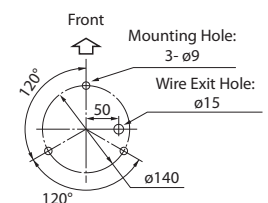

AVAILABLE BY SPECIAL ORDER

- Cable: Versatile and flexible 3m cable
- AC 120V type
- IP65 rating
- UL Conformity

Horn Configuration Concept

How to Order

RT-24VF-R	
<p>Rated Voltage</p> <p>24 : DC 24V</p> <p>100: AC 100V</p> <p>200: AC 200V</p>	<p>Color</p> <p>R: Red</p> <p>Y: Amber</p> <p>G: Green</p> <p>B: Blue</p>
<p>Sound</p> <p>VF: Voice Synthesizer</p> <p>A: Type A</p> <p>C: Type C</p> <p>D: Type D</p> <p>E: Type E</p>	

Dimensions

Mounting Dimensions

(Unit: mm)

RT-A/C/D/E

*more than 100ms input is required to activate.

Channel Priority:

4 (Light Green) > 3 (Pink) > 2 (Yellow) > 1 (Skyblue)

The greater number has priority when any of the channels are activated simultaneously.