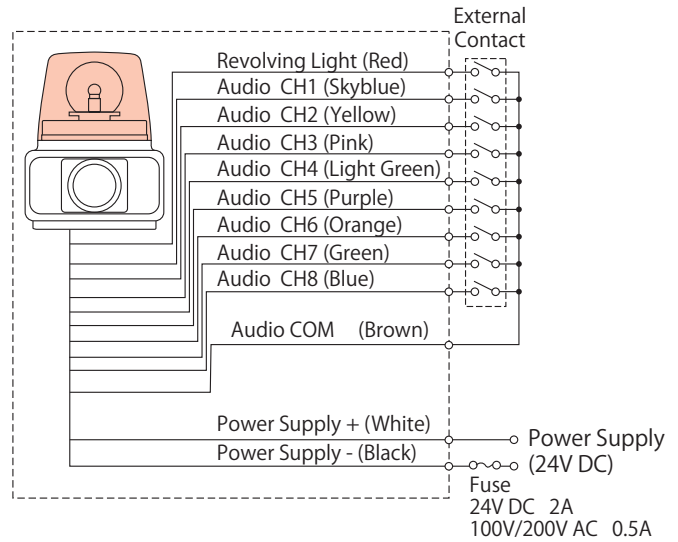

FEATURES

- Built-in Adjustable alarm with a sound of up to 105dB (at 1m).
- High sound quality with the MP3 voice synthesizer (RT-VF only).
- Installation is in the upright position only.
- Dome is made of superior weather-resistant and light-translucent acrylic resin.
- Available colors are Red, Amber, Green, and Blue.
- Complies with EU directives and includes the CE mark (for 24V type).

AVAILABLE BY SPECIAL ORDER

- Cable: Versatile and flexible 3m cable
- AC 120V type
- IP65 rating
- UL Conformity

Horn Configuration Concept

How to Order

RT-24VF-R	
<p>Rated Voltage</p> <p>24 : DC 24V</p> <p>100: AC 100V</p> <p>200: AC 200V</p>	<p>Color</p> <p>R: Red</p> <p>Y: Amber</p> <p>G: Green</p> <p>B: Blue</p>
<p>Sound</p> <p>VF: Voice Synthesizer</p> <p>A: Type A</p> <p>C: Type C</p> <p>D: Type D</p> <p>E: Type E</p>	

Dimensions

Mounting Dimensions

(Unit: mm)

RT-A/C/D/E

*more than 100ms input is required to activate.

Channel Priority:

4 (Light Green) > 3 (Pink) > 2 (Yellow) > 1 (Skyblue)

The greater number has priority when any of the channels are activated simultaneously.

RT-FV

Channel Priority:

8 (Blue) > 7 (Green) > 6 (Orange) > 5 (Red) > 4 (Light Green) > 3 (Pink) > 2 (Yellow) > 1 (Skyblue)

The greater number has priority when any of the channels are activated simultaneously.