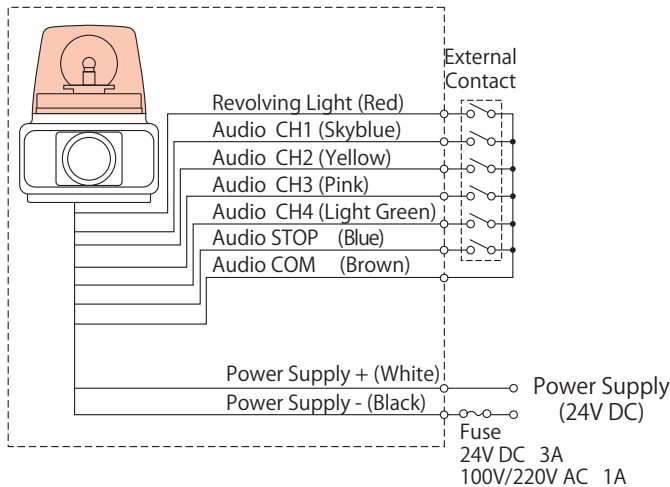

FEATURES

- Built-in Adjustable alarm with a sound of up to 105dB (at 1m).
- High sound quality with the MP3 voice synthesizer (RT-VF only).
- Installation is in the upright position only.
- Dome is made of superior weather-resistant and light-translucent acrylic resin.
- Available colors are Red, Amber, Green, and Blue.
- Complies with EU directives and includes the CE mark (for 24V type).

AVAILABLE BY SPECIAL ORDER

- Cable: Versatile and flexible 3m cable
- AC 120V type
- IP65 rating
- UL Conformity

Horn Configuration Concept

How to Order

RT-24VF-R	
<p>Rated Voltage</p> <p>24 : DC 24V</p> <p>100: AC 100V</p> <p>200: AC 200V</p>	<p>Color</p> <p>R: Red</p> <p>Y: Amber</p> <p>G: Green</p> <p>B: Blue</p>
<p>Sound</p> <p>VF: Voice Synthesizer</p> <p>A: Type A</p> <p>C: Type C</p> <p>D: Type D</p> <p>E: Type E</p>	

Dimensions

Mounting Dimensions

(Unit: mm)

RT-A/C/D/E

*more than 100ms input is required to activate.

Channel Priority:

4 (Light Green) > 3 (Pink) > 2 (Yellow) > 1 (Skyblue)

The greater number has priority when any of the channels are activated simultaneously.

RT-FV

Channel Priority:

8 (Blue) > 7 (Green) > 6 (Orange) > 5 (Red) > 4 (Light Green) > 3 (Pink) > 2 (Yellow) > 1 (Skyblue)

The greater number has priority when any of the channels are activated simultaneously.