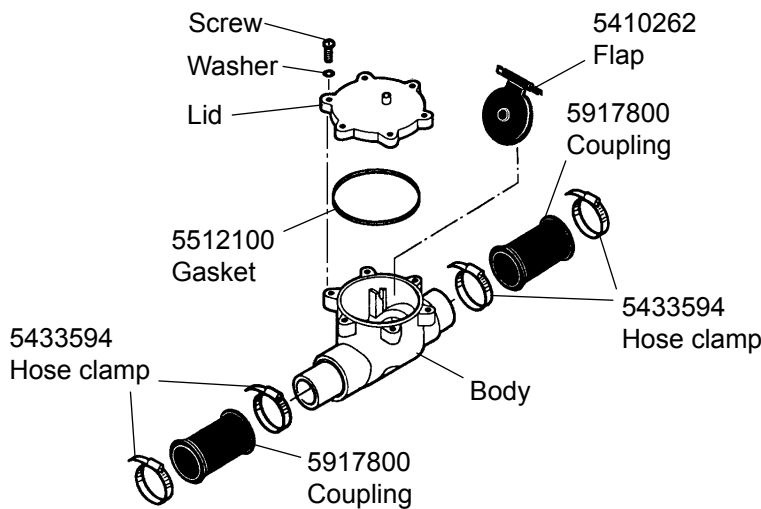

NON-RETURN VALVES

- 5509700 NON-RETURN VALVE DN50
- 5973400 NON-RETURN VALVE DN40 - DN50
- 5973401 NON-RETURN VALVE DN40 - DN40
- 5973402 NON-RETURN VALVE DN50 - DN50

P/N 5973400 Non-return valve DN40 - DN50

P/N 5973401 Non-return valve DN40 - DN40

P/N 5973402 Non-return valve DN50 - DN50

P/N 5509700 Non-return valve DN50