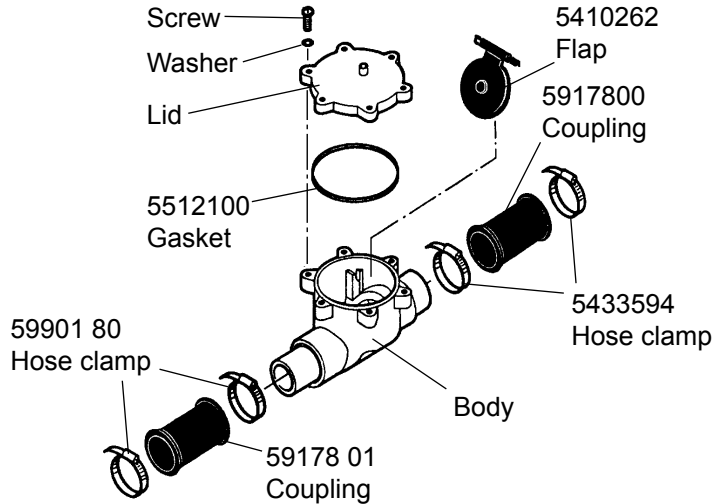

NON-RETURN VALVES

- 5509700 NON-RETURN VALVE DN50
- 5973400 NON-RETURN VALVE DN40 - DN50
- 5973401 NON-RETURN VALVE DN40 - DN40
- 5973402 NON-RETURN VALVE DN50 - DN50

P/N 5973400 Non-return valve DN40 - DN50

P/N 5973401 Non-return valve DN40 - DN40

P/N 5973402 Non-return valve DN50 - DN50

P/N 5509700 Non-return valve DN50