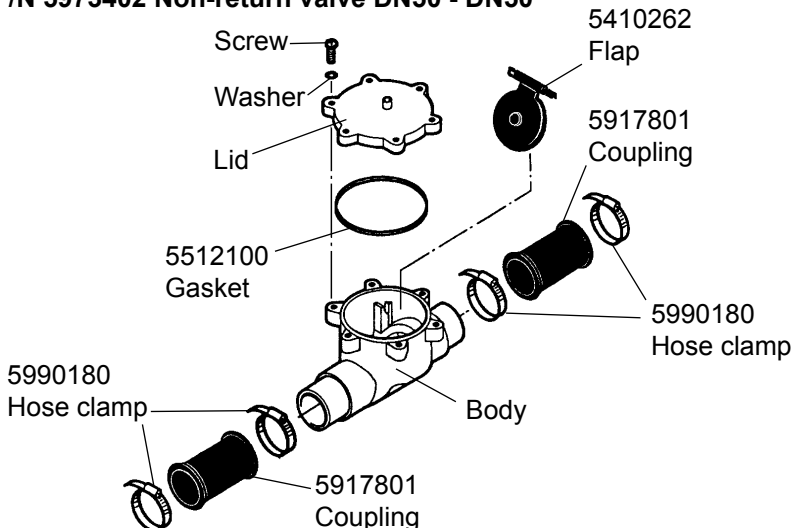

NON-RETURN VALVES

- 5509700 NON-RETURN VALVE DN50
- 5973400 NON-RETURN VALVE DN40 - DN50
- 5973401 NON-RETURN VALVE DN40 - DN40
- 5973402 NON-RETURN VALVE DN50 - DN50

P/N 5973400 Non-return valve DN40 - DN50

P/N 5973401 Non-return valve DN40 - DN40

P/N 5973402 Non-return valve DN50 - DN50

P/N 5509700 Non-return valve DN50