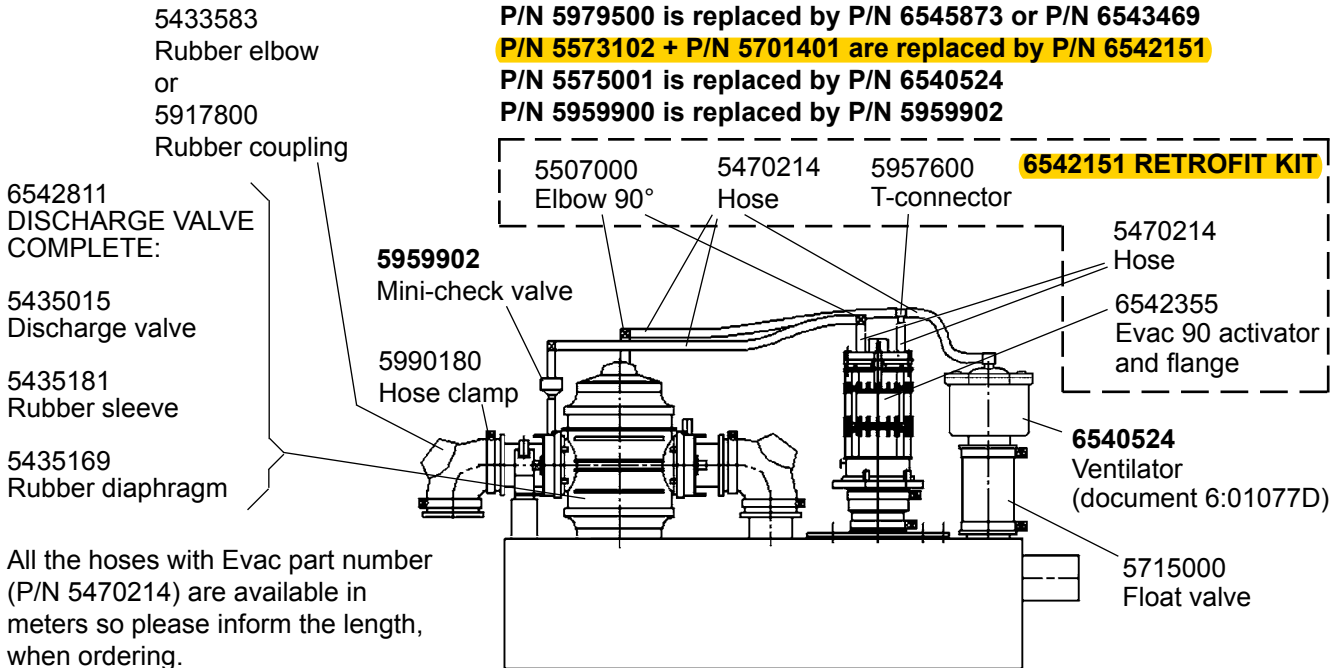

VACUUM INTERFACE VALVE

- 5980914 VACUUM INTERFACE UNIT 5 L, DOWNWARDS WITH RETROFIT KIT (6542151)
- 5981000 VACUUM INTERFACE UNIT 5 L, UPWARDS WITH RETROFIT KIT (6542151)
- 5979500 VACUUM INTERFACE UNIT 10 L, DOWNWARDS WITH RETROFIT KIT (6542151)
- 5979600 VACUUM INTERFACE UNIT 10 L, UPWARDS WITH RETROFIT KIT (6542151)

P/N 5980914 and P/N 5979500 with Retrofit kit P/N 6542151

P/N 5981000 and P/N 5979600 with Retrofit kit P/N 6542151