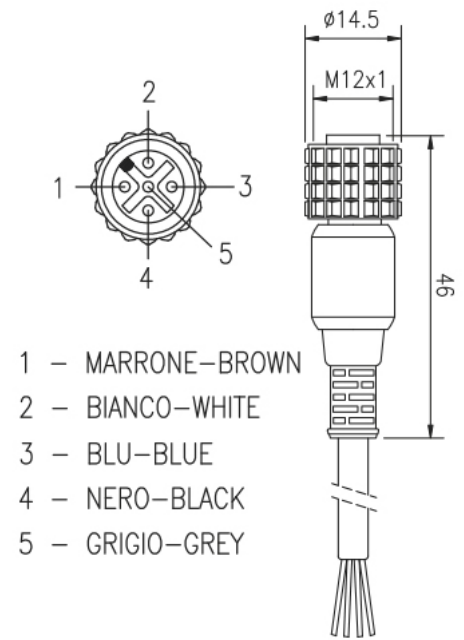

ACCESSORIES

CABLES CD 10

10m cable with M12 5 poles straight connector

Technical data:

Family	CABLES
Code	1330956
Cable length (m)	10
Connector	M12 straight
Number of poles	5
Shielded cable	No
Type of coupling	Metal coupling ring