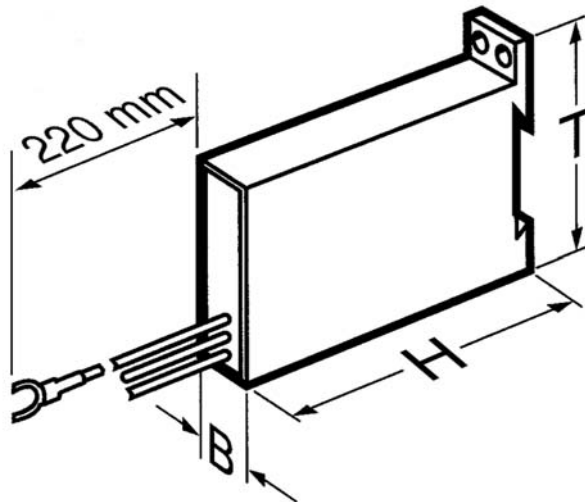

## Technical data sheet • Suppression Technology

---

Degree of pollution	3
Protection class	IP67
Mounting	DIN rail mounting 2 snap-on sockets Attachment hole m 4
Connection device	Fork-type cable lug M 4
Operation temperature range	-20 °C ... +60 °C
Storage temperature range	-40 °C ... +90 °C
Dimensions	