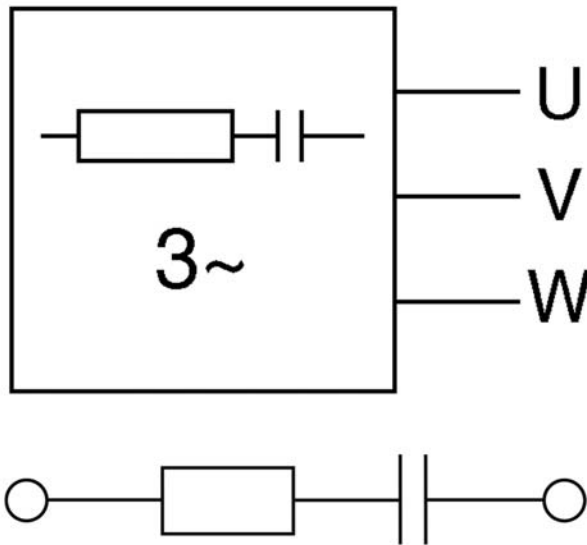

PIN assignment

Logo

Accessories

Accessories	Color	Part-No.	Mounting	PU
Snap-on socket type 2	grey	700499	DIN rail mounting	10

20.03.2018 – Subject to technical modification

Part-No. 700491

USA: LUTZE INC.

13330 South Ridge Drive • Charlotte, NC 28273, USA
Tel. +1 (704) 504-0222 • Fax +1 (704) 504-0223
www.lutze.com • info@lutze.com

United Kingdom: LÜTZE Ltd.

Unit 3, Sandy Hill Park
Sandy Way, Amington • GB-Tamworth, Staffs B77 4DU
Tel. +44 (0)1827 31333-0 • Fax +44 (0)1827 31333-2
www.lutze.com • sales.gb@lutze.co.uk