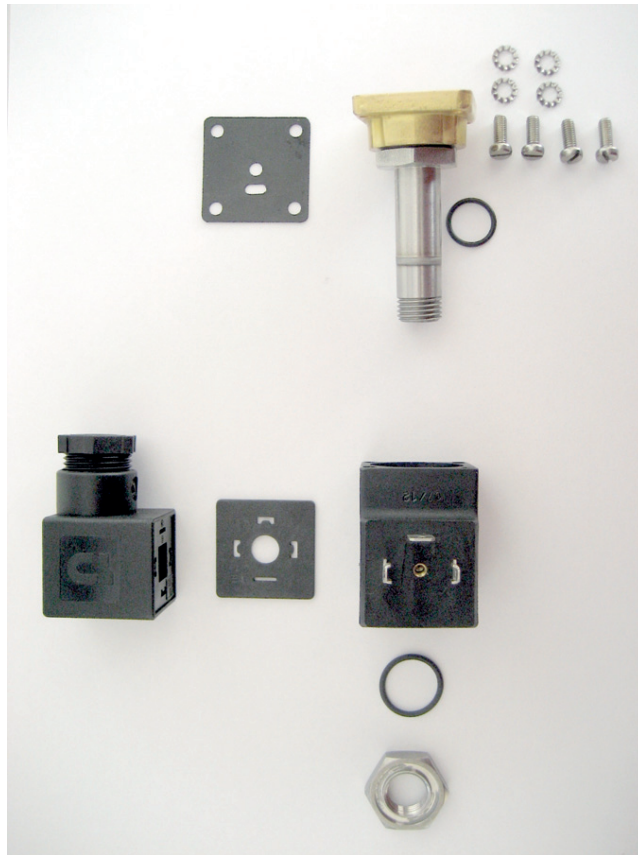

Order No. 017164x
Magnet valve only complete!

2.00

Order No. 00171643 (230VAC)

Order No. 00171642 (115VAC)

Order No. 00171644 (24 VDC)