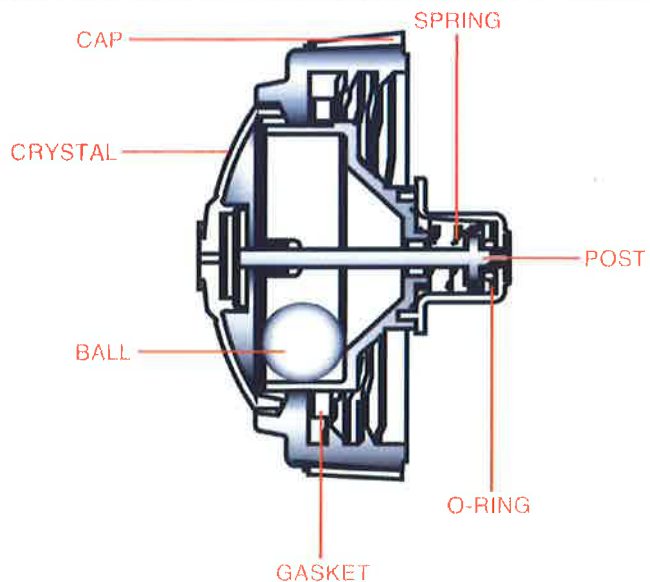

SECTION VIEW OF TIPS CAP

- In a rollover, the ball slides away, allowing the post to close the vent

Revised 04/15

Disclaimer: As Kelch, we make quality products. We do not know how you will use our product. You, the customer, are in the best position to know the uses and conditions in which our products will be subjected.

You are responsible for identifying and performing tests necessary to assure that our product is safe and suitable for the application you have chosen. You are in the best position to know how our product will perform in your application, we ask that you hold us harmless from any claims that result from our product being used in an unsafe or unstable way.

FOR MORE INFORMATION, CALL A KELCH REPRESENTATIVE TODAY AT **877.944.5699**
KELCH.COM