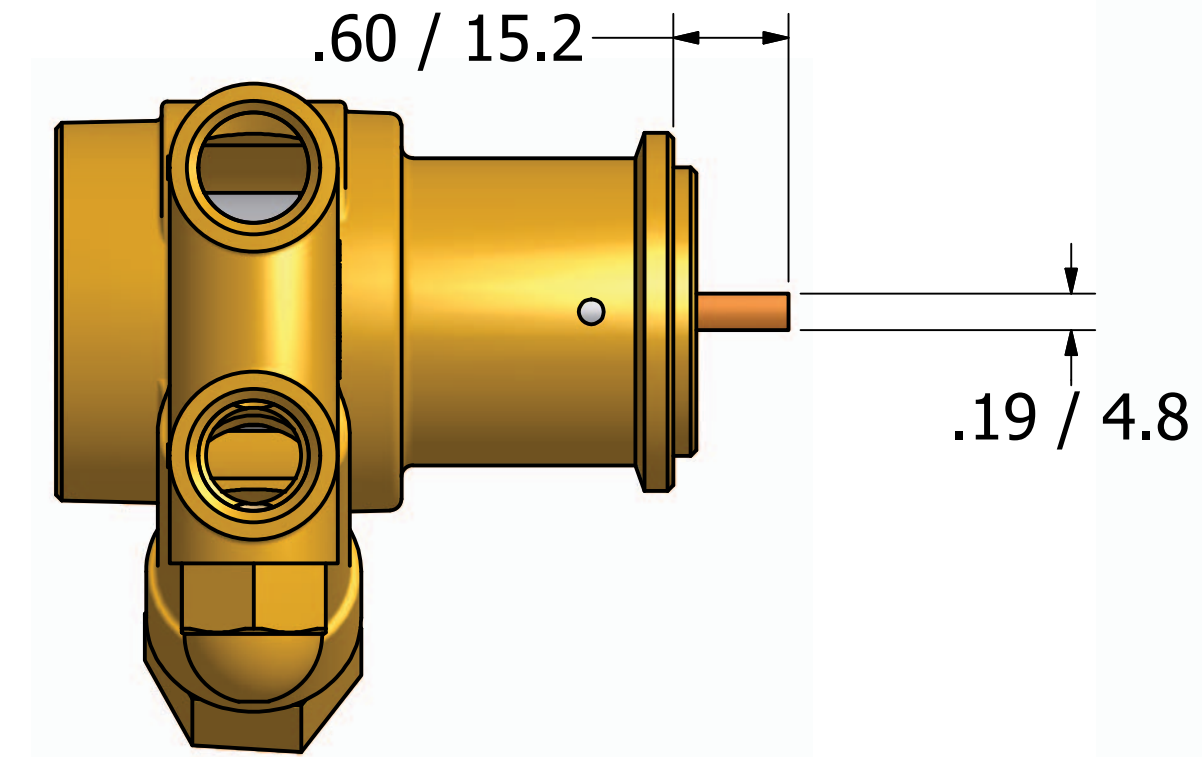

Series 1 Rotary Vane Pump Clamp-On Style

3/8-18 NPT or
3/8-19 BSPP (G3/8)
INLET/OUTLET PORTS

1143 Bronze Coupling

"A" Mounting

**"B" Mounting with 1143
Bronze Coupling**

869 Seven Oaks Blvd
Suite 120
Smyrna, TN 37167
615-355-8000
mail@proconpump.com

PROCON[®]
Products

Series 1 - Rotary Vane Pumps Bolt -On Style

"E" Mounting

869 Seven Oaks Blvd.
Suite 120
Smyrna, TN 37167
mail@proconpump.com

PROCON[®]
Products