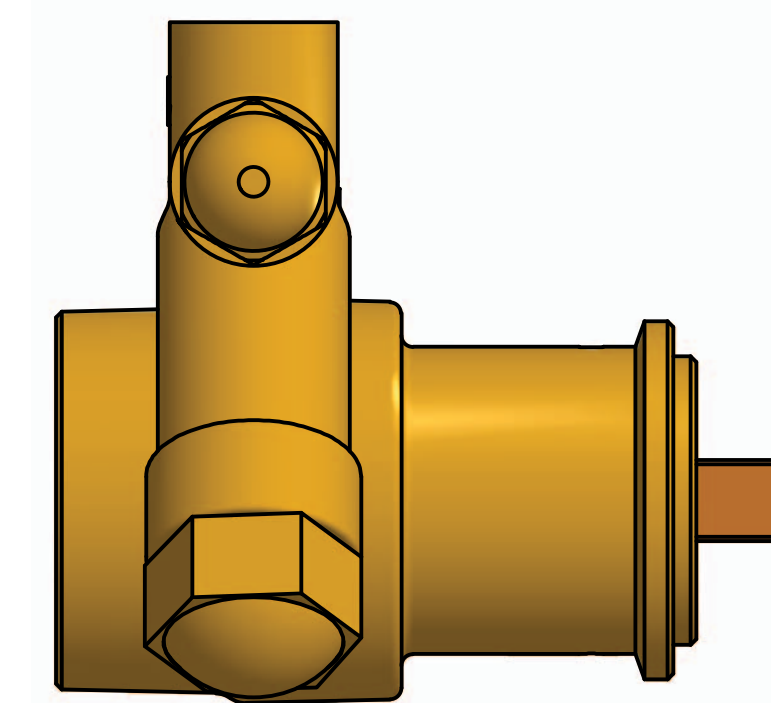

Series 1 Rotary Vane Pump Clamp-On Style

3/8-18 NPT or
3/8-19 BSPP (G3/8)
INLET/OUTLET PORTS

1143 Bronze Coupling

"A" Mounting

**"B" Mounting with 1143
Bronze Coupling**

869 Seven Oaks Blvd
Suite 120
Smyrna, TN 37167
615-355-8000
mail@proconpump.com

PROCON[®]
Products

Series 1 - Rotary Vane Pumps Bolt -On Style

"E" Mounting

869 Seven Oaks Blvd.
Suite 120
Smyrna, TN 37167
mail@proconpump.com

PROCON[®]
Products