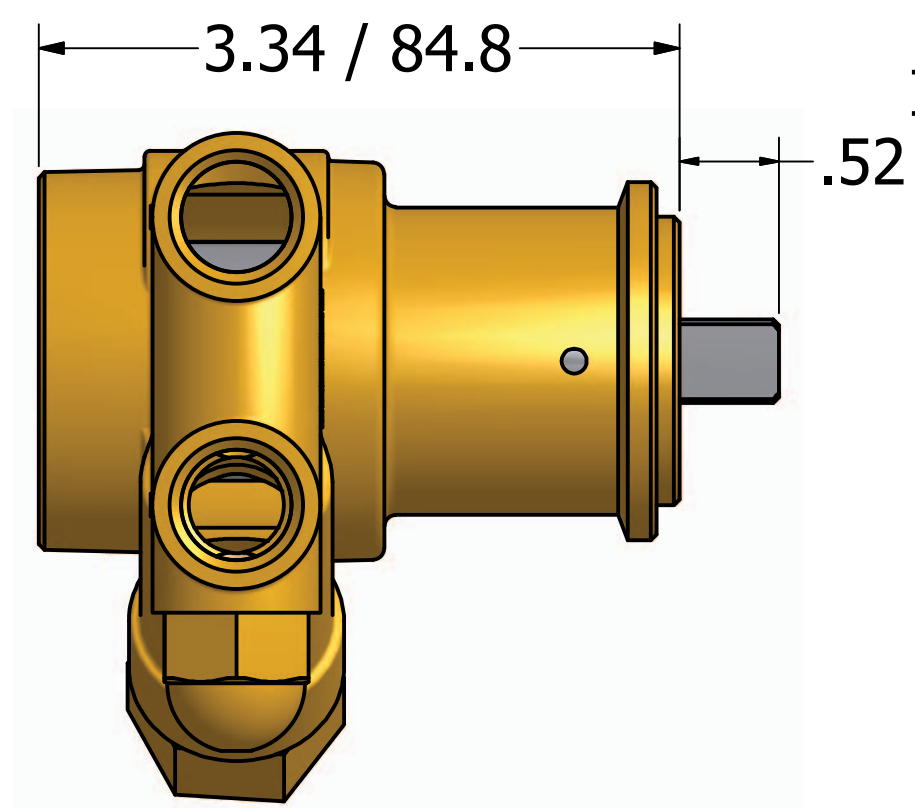

Series 1 Rotary Vane Pump Clamp-On Style

3/8-18 NPT or
3/8-19 BSPP (G3/8)
INLET/OUTLET PORTS

1143 Bronze Coupling

"A" Mounting

**"B" Mounting with 1143
Bronze Coupling**

869 Seven Oaks Blvd
Suite 120
Smyrna, TN 37167
615-355-8000
mail@proconpump.com

PROCON[®]
Products

Series 1 - Rotary Vane Pumps Bolt -On Style

"E" Mounting

869 Seven Oaks Blvd.
Suite 120
Smyrna, TN 37167
mail@proconpump.com

PROCON[®]
Products