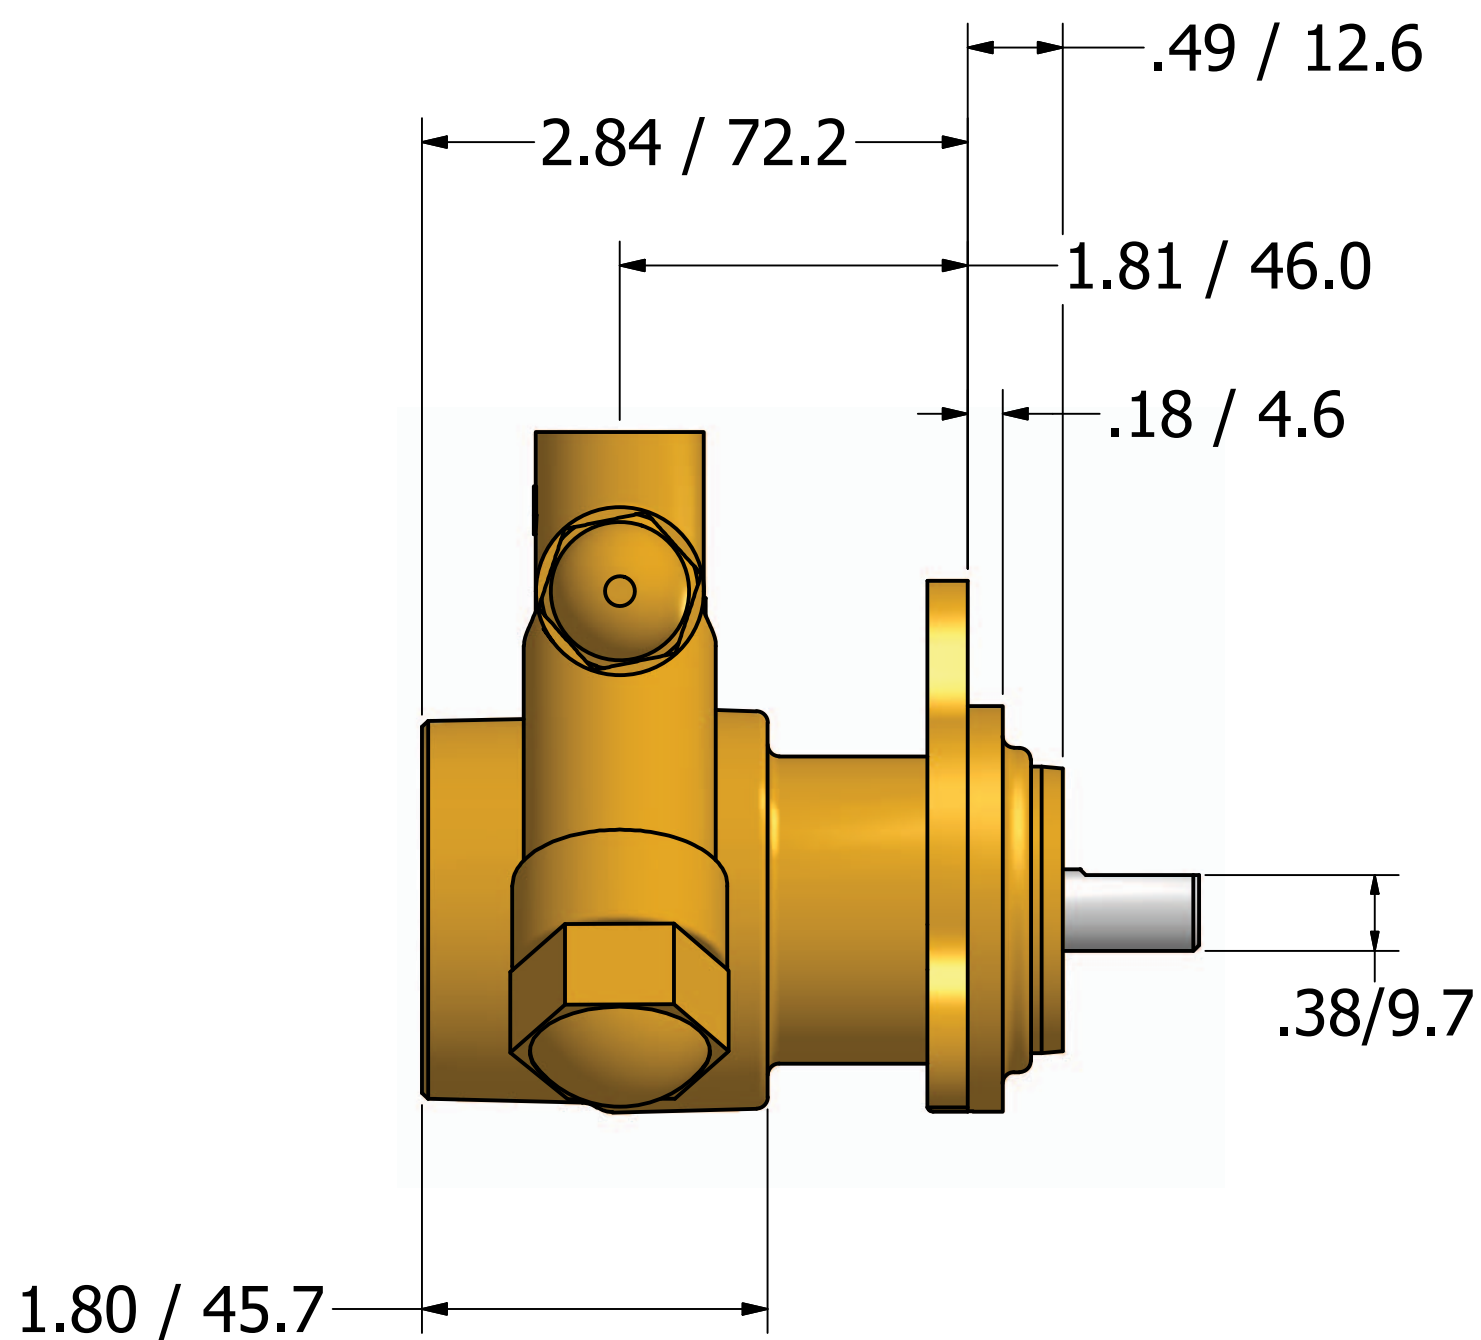

Series 1 Rotary Vane Pump Clamp-On Style

3/8-18 NPT or
3/8-19 BSPP (G3/8)
INLET/OUTLET PORTS

1143 Bronze Coupling

"A" Mounting

**"B" Mounting with 1143
Bronze Coupling**

869 Seven Oaks Blvd
Suite 120
Smyrna, TN 37167
615-355-8000
mail@proconpump.com

PROCON[®]
Products

Series 1 - Rotary Vane Pumps Bolt -On Style

"E" Mounting

869 Seven Oaks Blvd.
Suite 120
Smyrna, TN 37167
mail@proconpump.com

PROCON[®]
Products