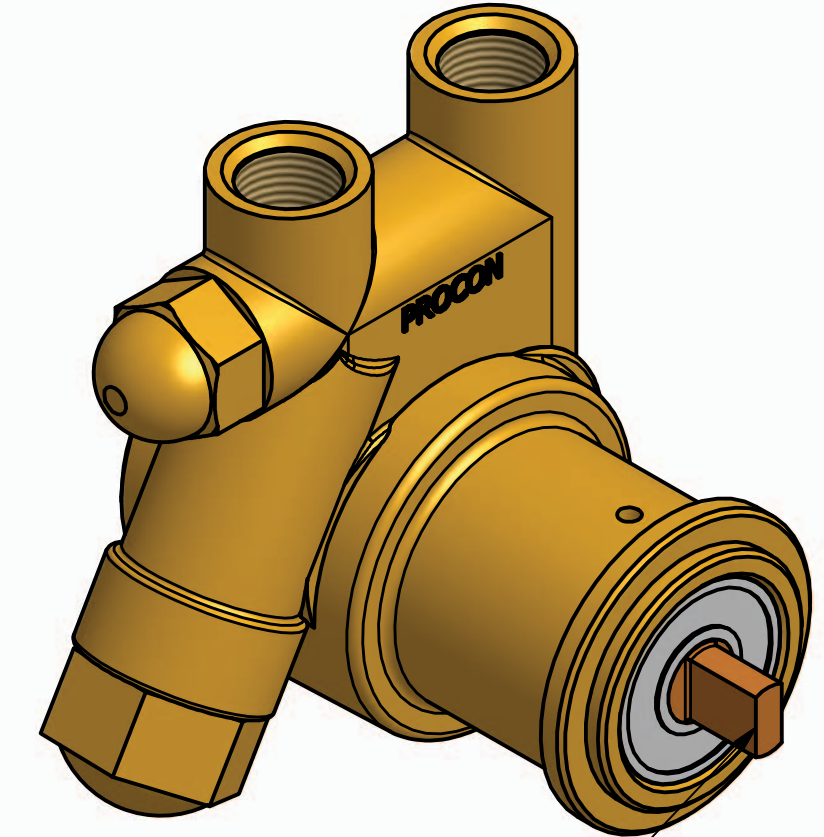

Series 1 Rotary Vane Pump Clamp-On Style

3/8-18 NPT or
3/8-19 BSPP (G3/8)
INLET/OUTLET PORTS

1143 Bronze Coupling

"A" Mounting

**"B" Mounting with 1143
Bronze Coupling**

869 Seven Oaks Blvd
Suite 120
Smyrna, TN 37167
615-355-8000
mail@proconpump.com

PROCON[®]
Products

Series 1 - Rotary Vane Pumps Bolt -On Style

"E" Mounting

869 Seven Oaks Blvd.
Suite 120
Smyrna, TN 37167
mail@proconpump.com

PROCON[®]
Products