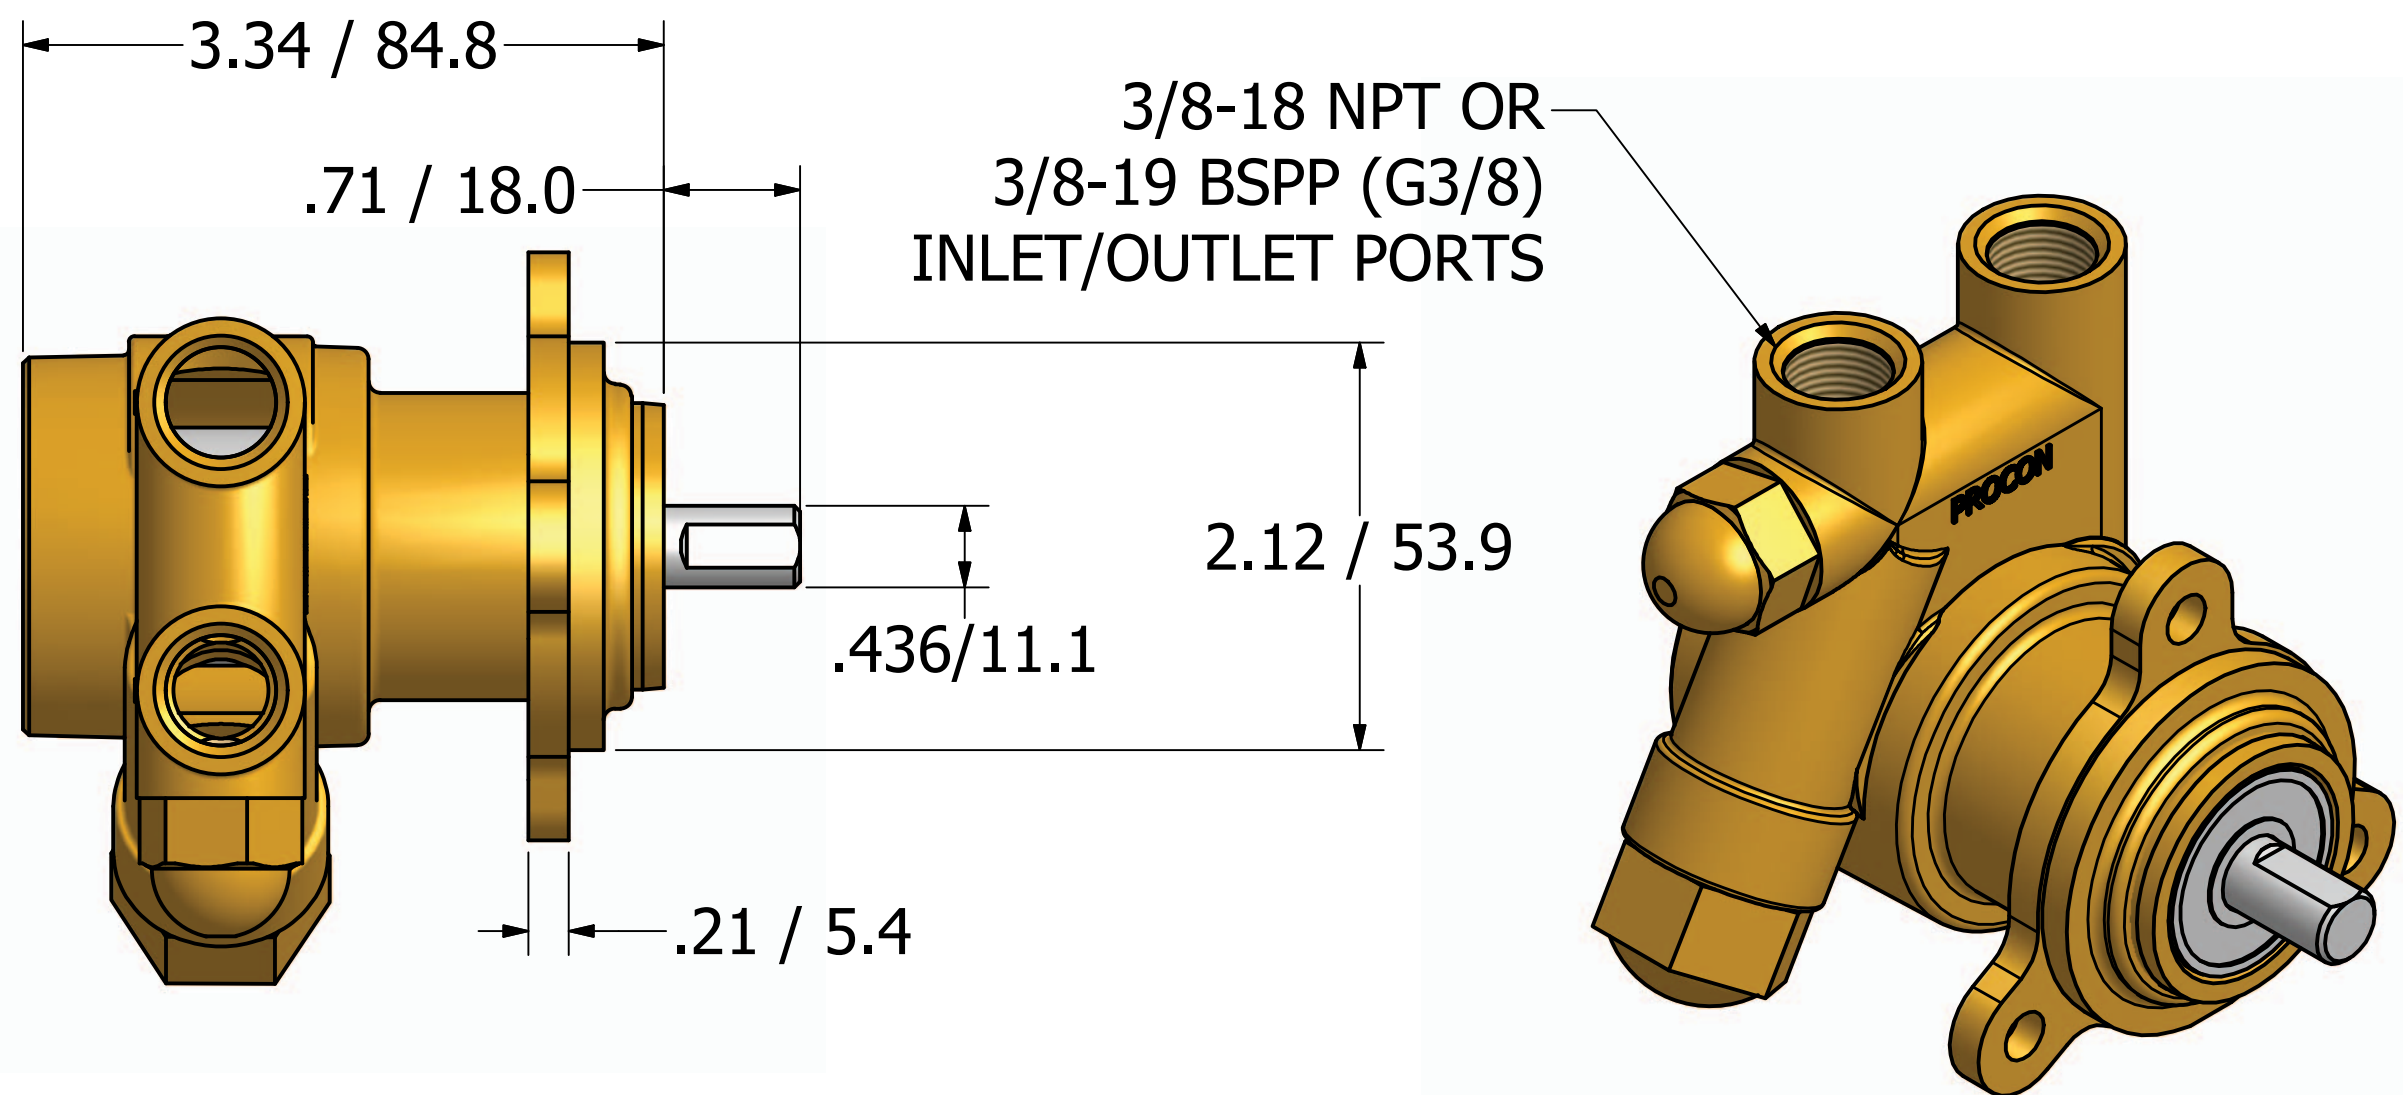

Series 1 Rotary Vane Pump Clamp-On Style

3/8-18 NPT or
3/8-19 BSPP (G3/8)
INLET/OUTLET PORTS

1143 Bronze Coupling

"A" Mounting

**"B" Mounting with 1143
Bronze Coupling**

869 Seven Oaks Blvd
Suite 120
Smyrna, TN 37167
615-355-8000
mail@proconpump.com

PROCON[®]
Products

Series 1 - Rotary Vane Pumps Bolt -On Style

"E" Mounting

869 Seven Oaks Blvd.
Suite 120
Smyrna, TN 37167
mail@proconpump.com

PROCON[®]
Products