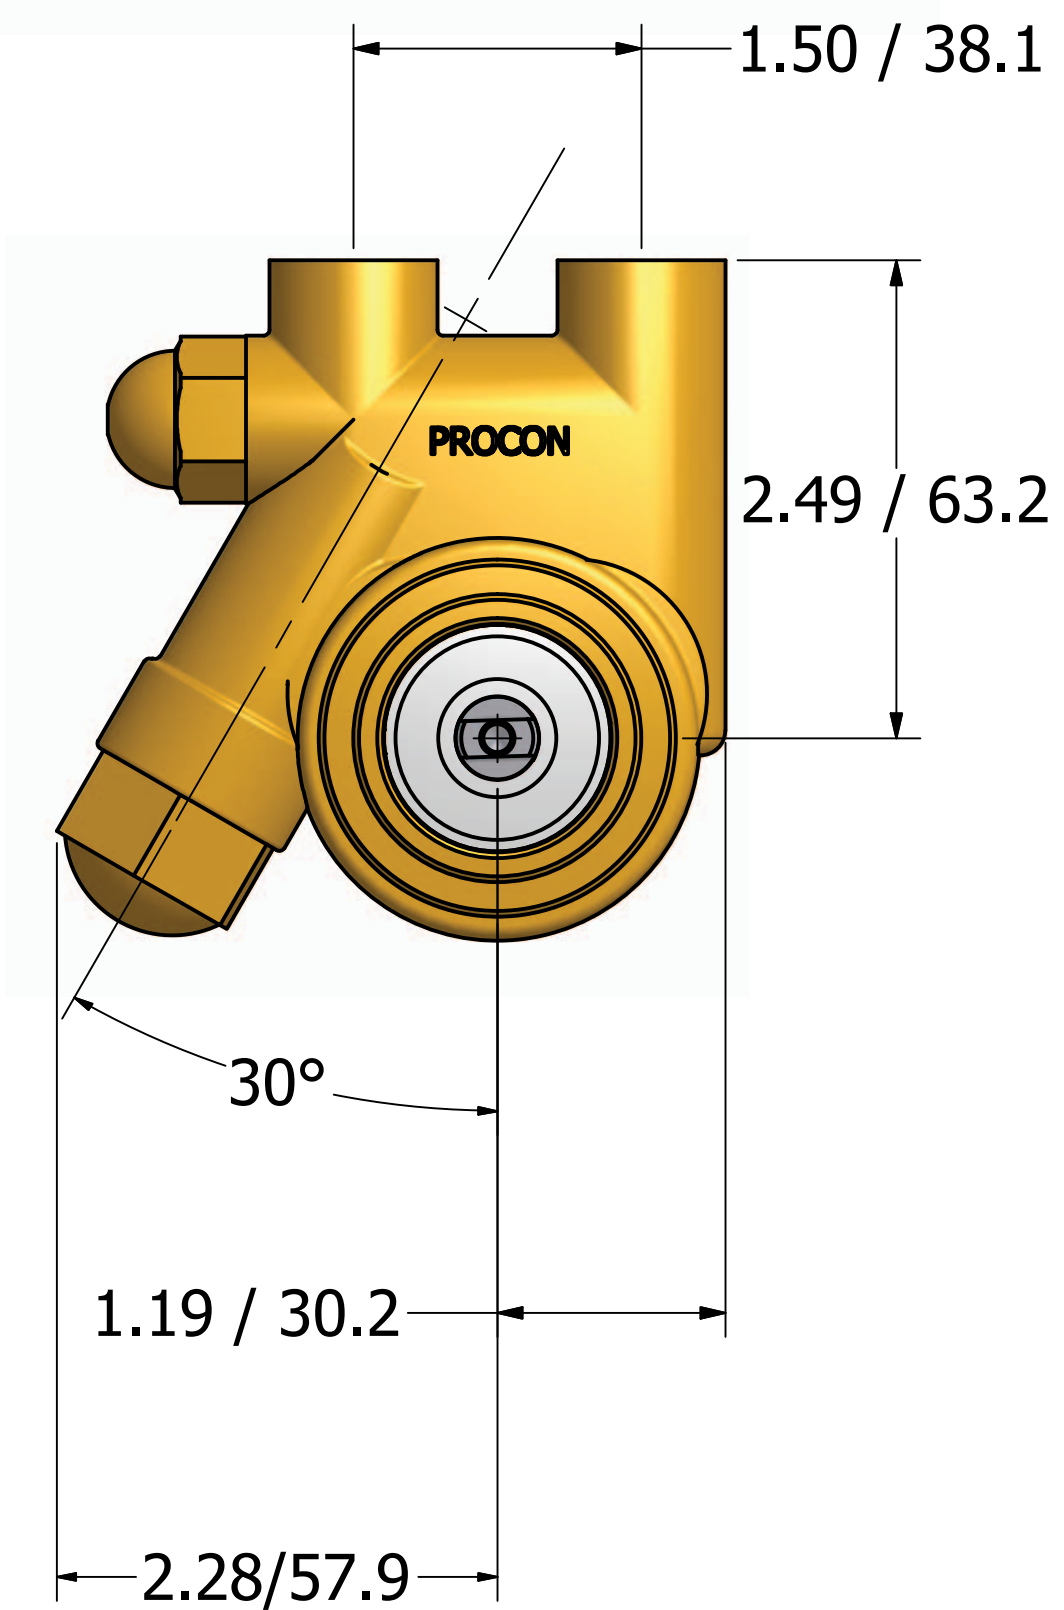

Series 1 Rotary Vane Pump Clamp-On Style

3/8-18 NPT or
3/8-19 BSPP (G3/8)
INLET/OUTLET PORTS

1143 Bronze Coupling

"A" Mounting

**"B" Mounting with 1143
Bronze Coupling**

869 Seven Oaks Blvd
Suite 120
Smyrna, TN 37167
615-355-8000
mail@proconpump.com

PROCON[®]
Products

Series 1 - Rotary Vane Pumps Bolt -On Style

"E" Mounting

869 Seven Oaks Blvd.
Suite 120
Smyrna, TN 37167
mail@proconpump.com

PROCON[®]
Products