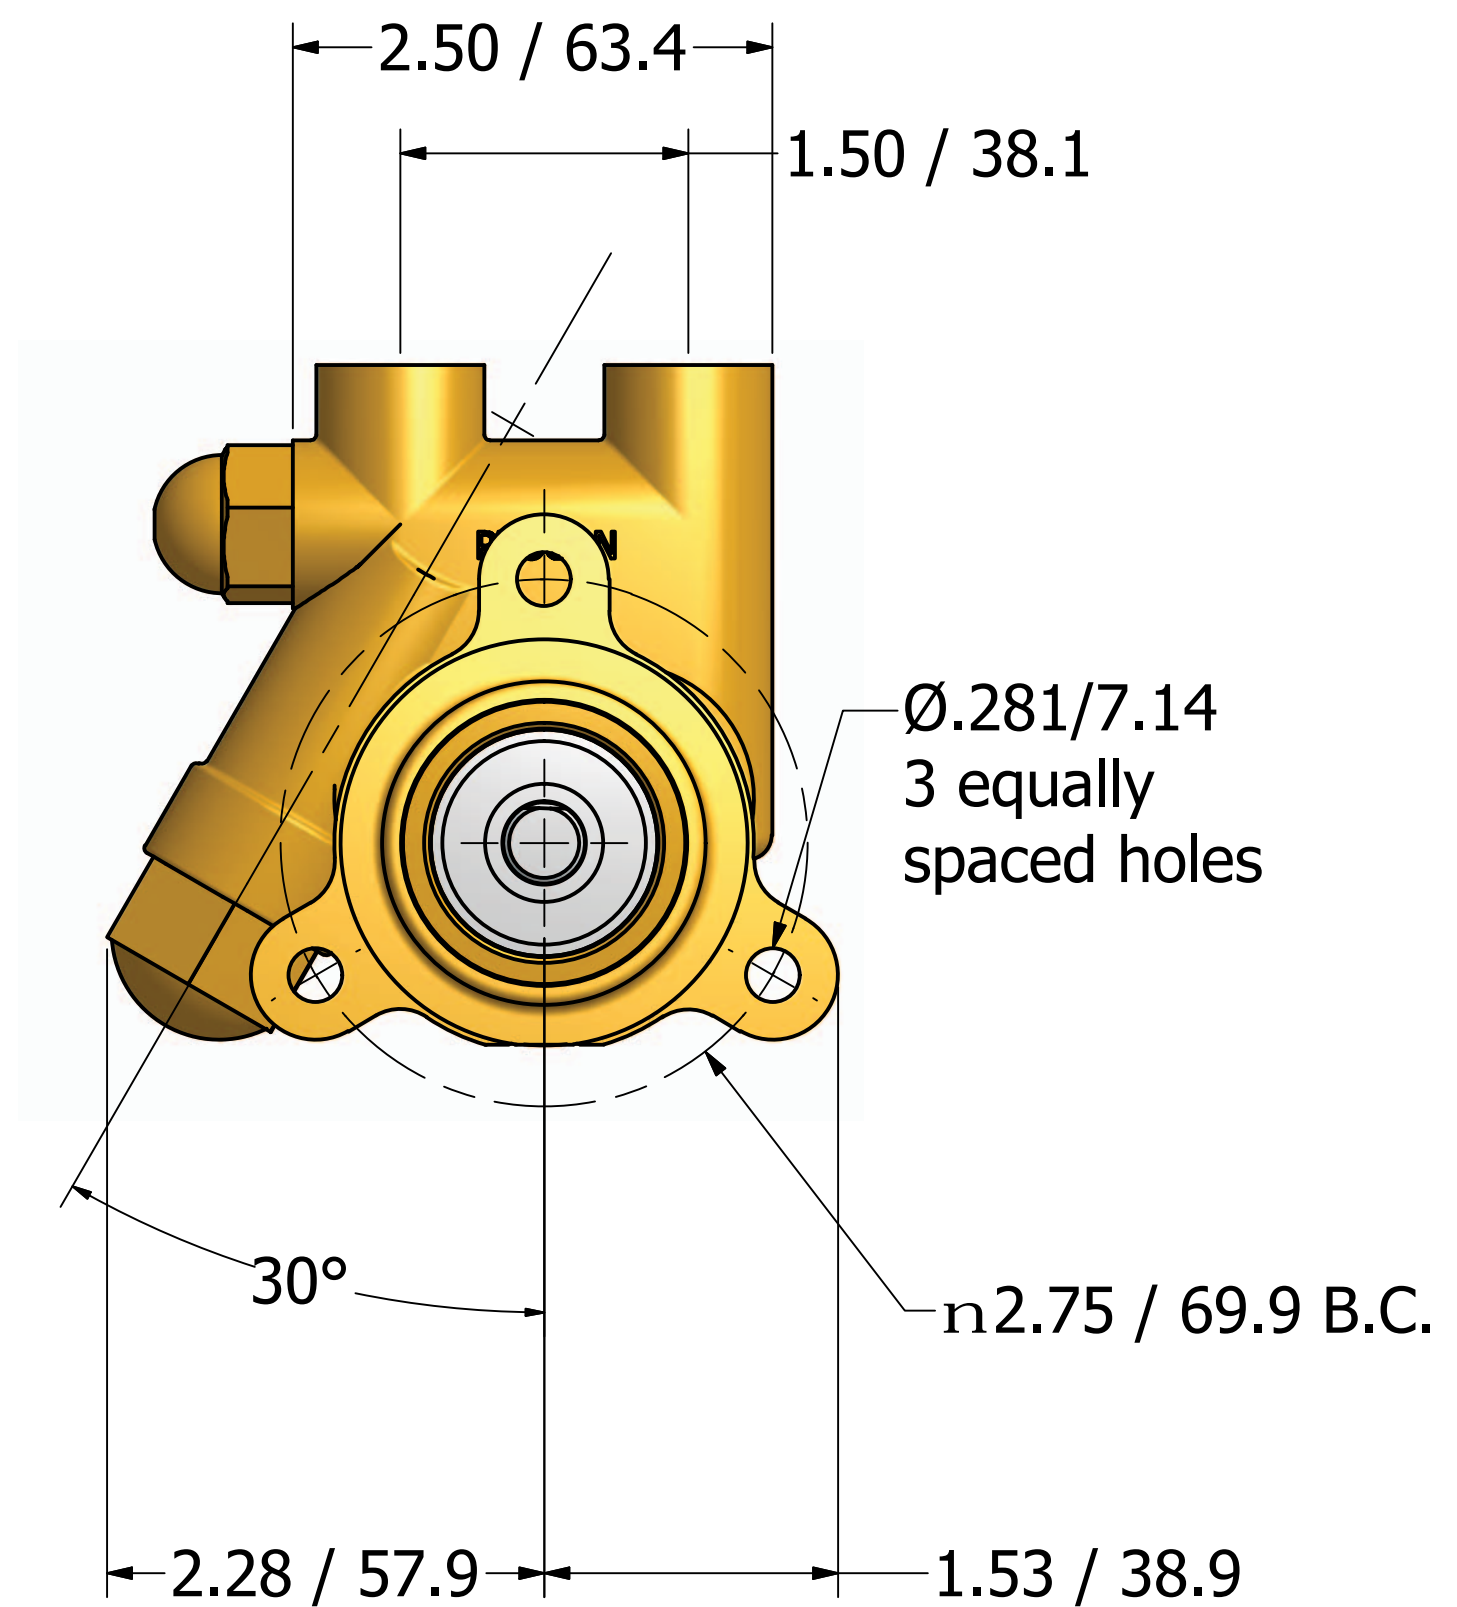

Series 1 Rotary Vane Pump Clamp-On Style

3/8-18 NPT or
3/8-19 BSPP (G3/8)
INLET/OUTLET PORTS

1143 Bronze Coupling

"A" Mounting

**"B" Mounting with 1143
Bronze Coupling**

869 Seven Oaks Blvd
Suite 120
Smyrna, TN 37167
615-355-8000
mail@proconpump.com

PROCON[®]
Products

Series 1 - Rotary Vane Pumps Bolt -On Style

"E" Mounting

869 Seven Oaks Blvd.
Suite 120
Smyrna, TN 37167
mail@proconpump.com

PROCON[®]
Products