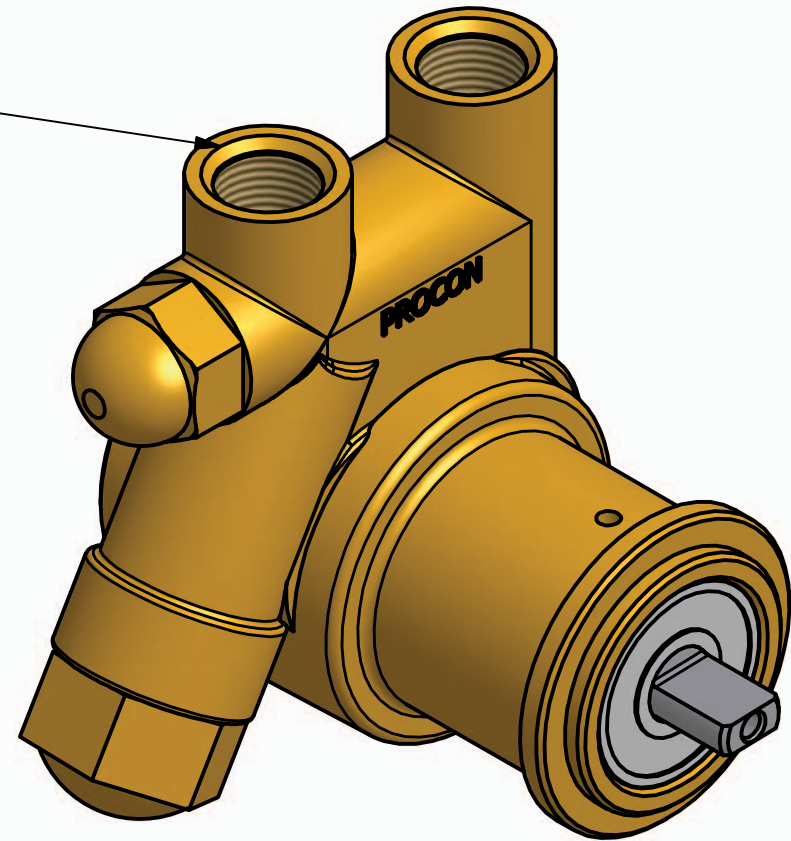

Series 1 Rotary Vane Pump Clamp-On Style

3/8-18 NPT or
3/8-19 BSPP (G3/8)
INLET/OUTLET PORTS

1143 Bronze Coupling

"A" Mounting

**"B" Mounting with 1143
Bronze Coupling**

869 Seven Oaks Blvd
Suite 120
Smyrna, TN 37167
615-355-8000
mail@proconpump.com

PROCON[®]
Products

Series 1 - Rotary Vane Pumps Bolt -On Style

"E" Mounting

869 Seven Oaks Blvd.
Suite 120
Smyrna, TN 37167
mail@proconpump.com

PROCON[®]
Products