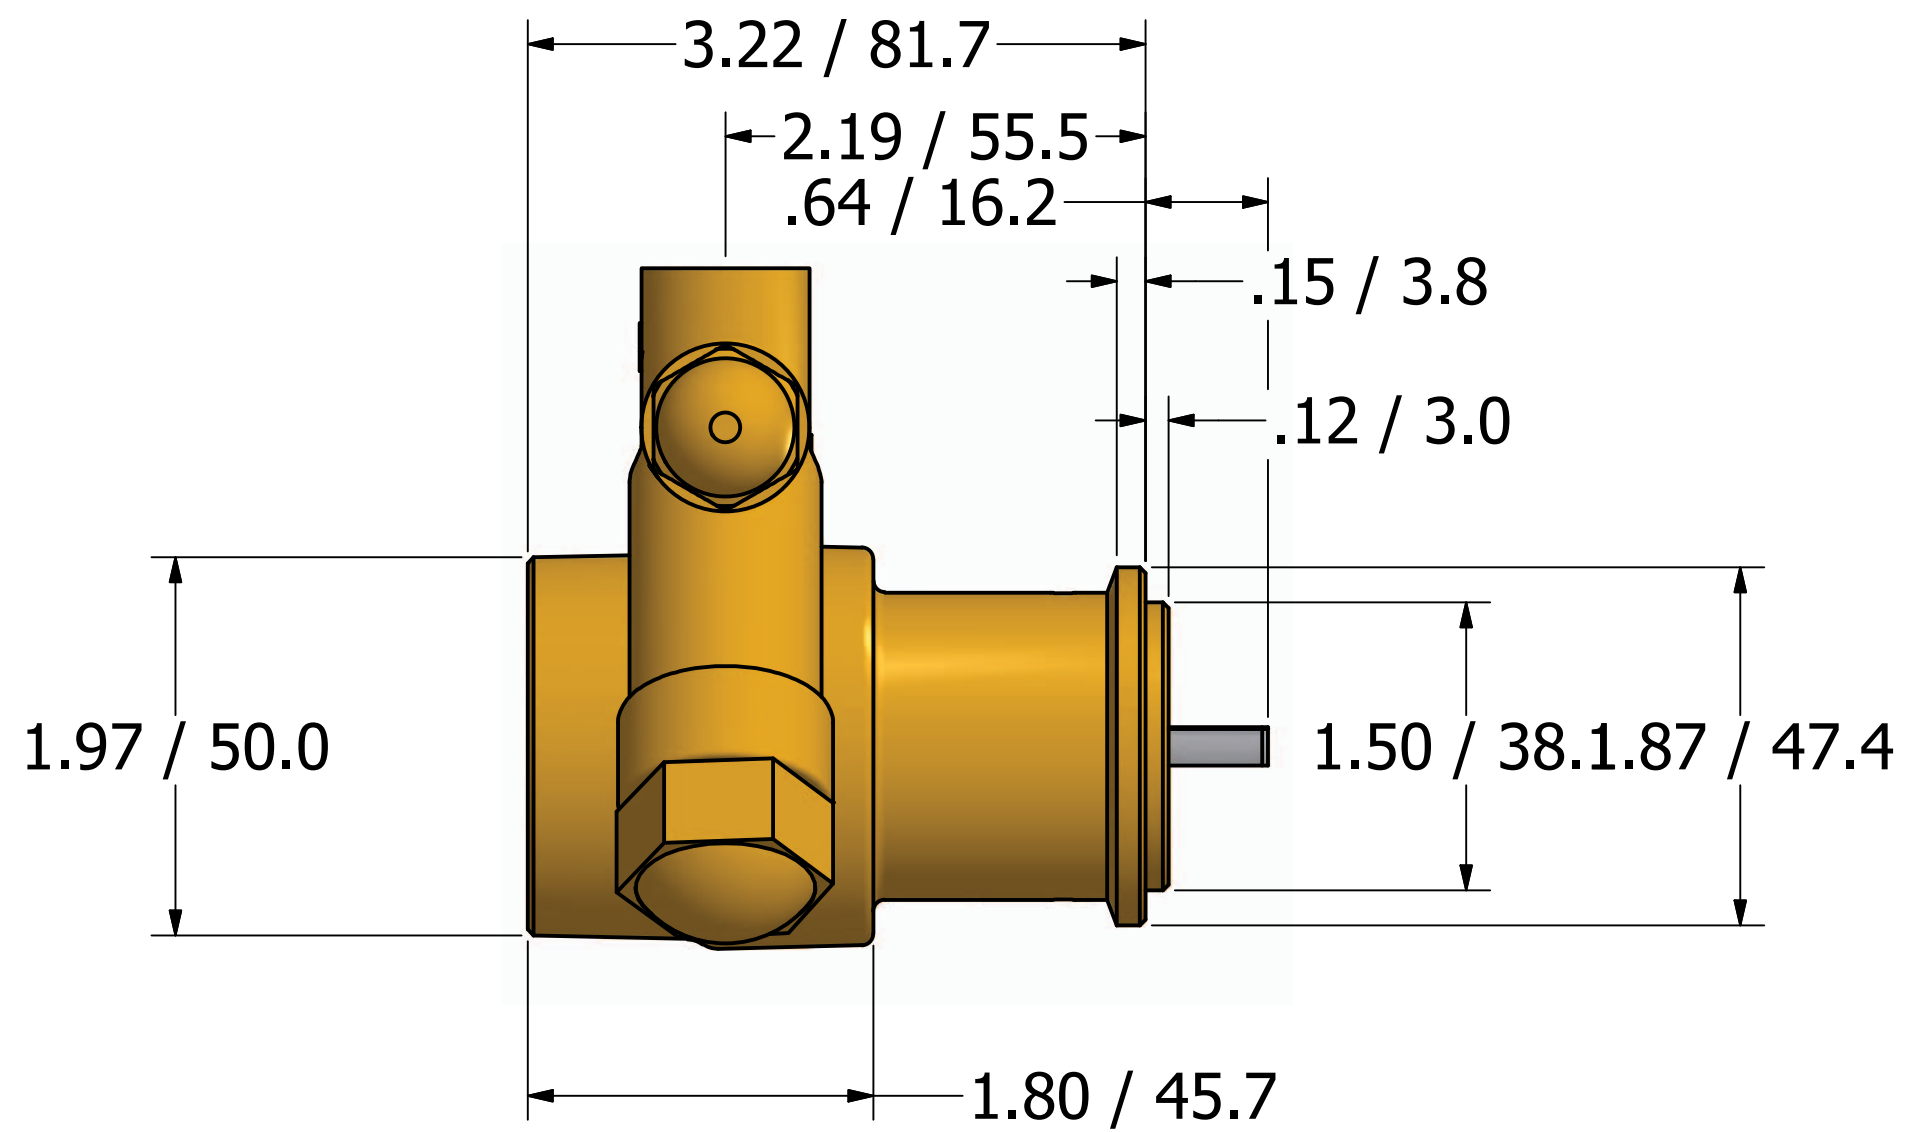

Series 1 Rotary Vane Pump Clamp-On Style

3/8-18 NPT or
3/8-19 BSPP (G3/8)
INLET/OUTLET PORTS

1143 Bronze Coupling

"A" Mounting

**"B" Mounting with 1143
Bronze Coupling**

869 Seven Oaks Blvd
Suite 120
Smyrna, TN 37167
615-355-8000
mail@proconpump.com

PROCON[®]
Products

Series 1 - Rotary Vane Pumps Bolt -On Style

"E" Mounting

869 Seven Oaks Blvd.
Suite 120
Smyrna, TN 37167
mail@proconpump.com

PROCON[®]
Products