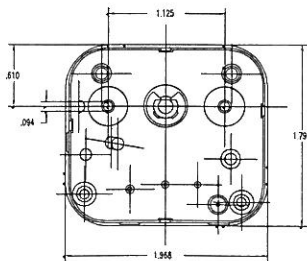

### Approvals

- UL, CSA, BSI, VDE, OVE, SEV, KEMA, SEMA, NEMKO, UTE

MOUNTING FOR  
TIMER

RADIAL

TURNING ANGLE

TYPE OF SWITCH

A= .236" B= .7874"

16000-000 2/98