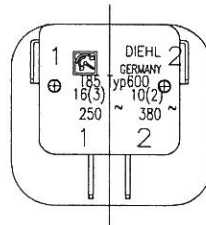

### Standard Features

- 15 amps per pole rating
- 120/240V, 1/4 HP
- 1000W Tungsten

### Approvals

- UL, CSA, BSI, VDE, OVE, SEV, KEMA, SEMA, NEMKO, UTE

MOUNTING FOR  
TIMER

RADIAL

TURNING ANGLE

TYPE OF SWITCH

A= .236" B= .7874"

16000-000 2/98