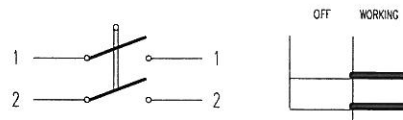

### Approvals

- UL, CSA, BSI, VDE, OVE, SEV, KEMA, SEMA, NEMKO, UTE

MOUNTING FOR  
TIMER

RADIAL

TURNING ANGLE

TYPE OF SWITCH

A= .236" B= .7874"

16000-000 2/98