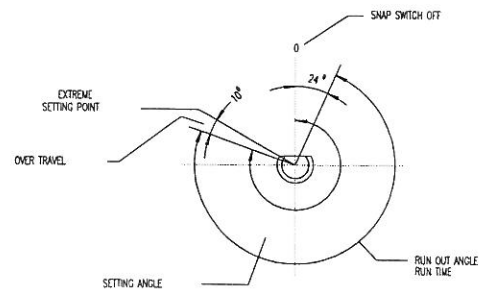

### Approvals

- UL, CSA, BSI, VDE, OVE, SEV, KEMA, SEMA, NEMKO, UTE

MOUNTING FOR  
TIMER

RADIAL

TURNING ANGLE

TYPE OF SWITCH

A= .236" B= .7874"

16000-000 2/98