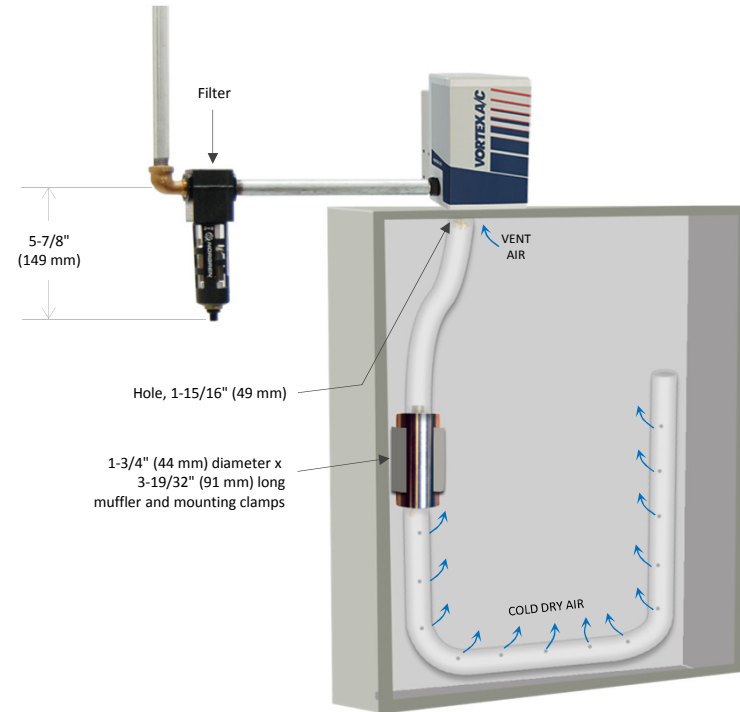

Vortex A/C Enclosure Cooler

Models 77x5 and 70x5 (NEMA 4/4X)

SPECIFICATIONS

Product	Thermostat	Includes filter?	Cooling Capacity	
			BTU/hr	Watts
7715	Mechanical	Yes	900	264
7015	Mechanical	No	900	264
7725	Mechanical	Yes	1500	440
7025	Mechanical	No	1500	440
7735	Mechanical	Yes	2500	733
7035	Mechanical	No	2500	733

Notes: Specifications are for 100 psig (6.9 bar) compressed air
Cold Air Ducting Kits and Cold Air Mufflers included with 77x5 and 70x5

An ITW Company
10125 Carver Road
Cincinnati, OH 45242

1-800-441-7475
sales@vortec.com
www.vortec.com