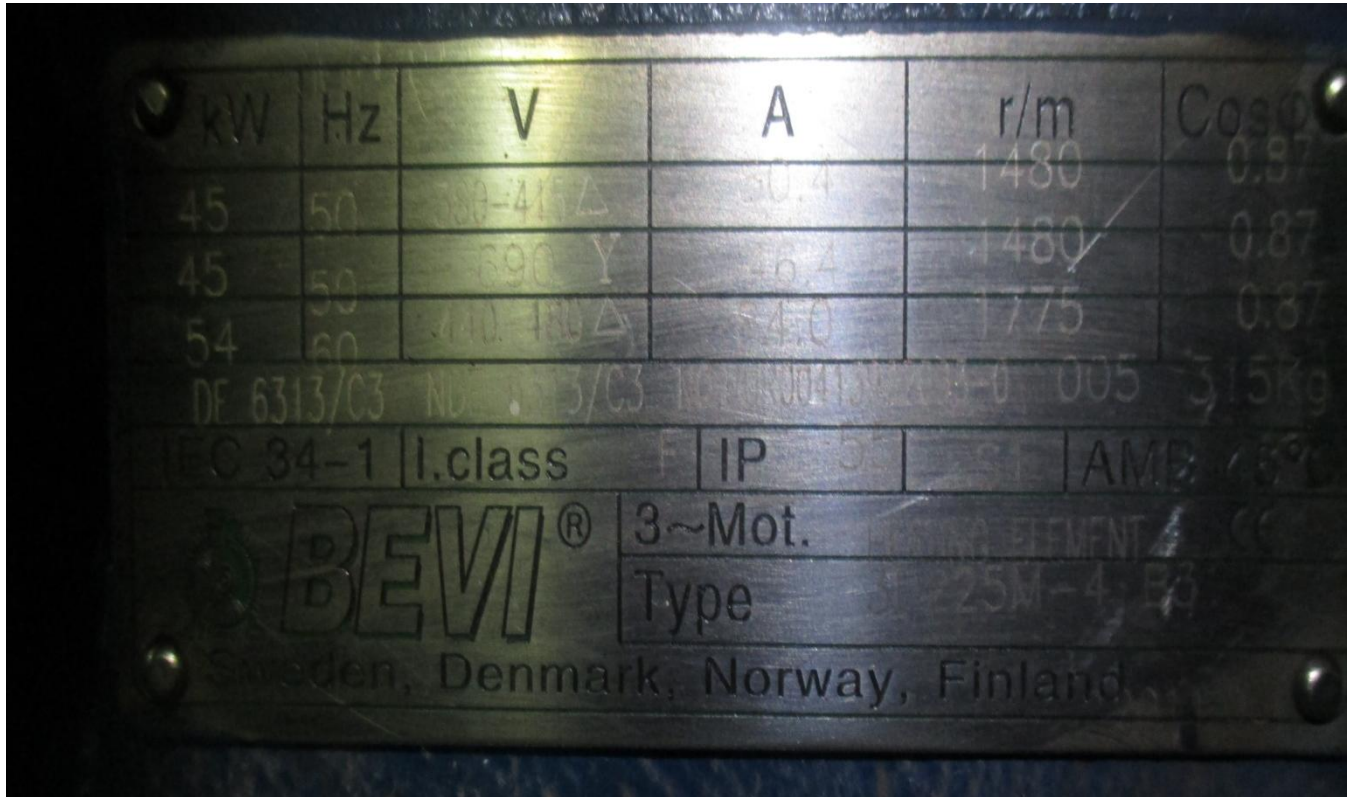

Re B3600- 00633

Air Con compressor ELECTRIC MOTOR name plate, unfortunately can not make better pic by our camera,

But we think that most important info is size/ type of free end bearing.

Both side bearings 6313/c3