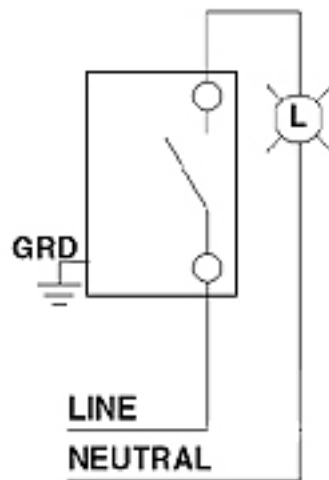

SPECIFICATION SUBMITTAL

JOB NAME: ____	CATALOG NUMBERS: ____	
JOB NUMBER: ____	____	____