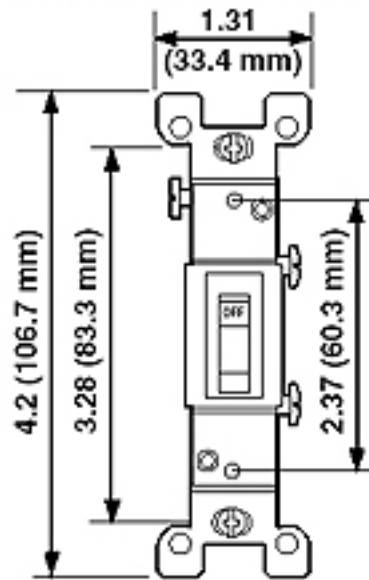

### Features and Benefits

- Faster installation with combination of side wiring and Quickwire push-in wiring
- Quickwire accepts conductors up to #14 AWG.
- Side wire accepts conductors up to #12 AWG
- Large head triple-drive combination screws (Standard, Phillips, Robertson) for fast wiring installation
- Impact-resistant, durable thermoplastic toggle and frame
- Backed by a Limited Two-Year Warranty

### Dimensional Diagram